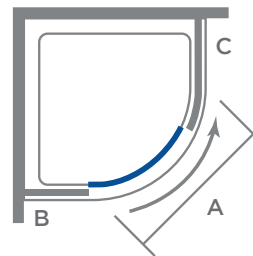

1 Door Quad

1900
MM
HEIGHT
STANDARD RANGE

8
MM
GLASS
THICKNESS

20 YEAR
GUARANTEE

MERSHIELD
STAYCLEAR

UK
CA

CE

FEATURES AND BENEFITS

- Reversible
- Magnetic seals
- Mershield coating creates a smooth layer over the surface of the glass, inhibiting the build up of lime scale, making the glass easier to clean
- Concealed fixings
- Solid affirming close

Configuration

1 Door Quad

Code	Size	Adjustment Min - Max
231251	900x900	850 - 880
231248	1000x800	750 - 780 / 950 - 980
231619	1200x800	750 - 780 / 1150 - 1180
231249	1200x900	850 - 880 / 1150 - 1180

Size	A	B	C
900x900	450	330	460
1000x800	394	630	430
1200x800	394	630	430
1200x900	450	630	460

A = Door Opening
B = Straight Panel
C = Curved Panel