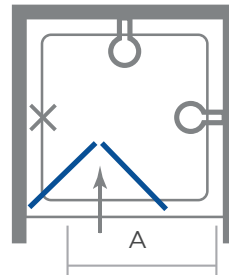

## Bifold Door

1900  
MM  
HEIGHT  
STANDARD RANGE

8  
MM  
GLASS  
THICKNESS

20 YEAR  
GUARANTEE

MERSHIELD  
STAYCLEAR

UK  
CA

CE

### Configuration

A = Door Opening  
X = Do not put a shower head here

Size	A
760	436
800	476
900	576
1000	626

### Bifold Door

Code	Size	Adjustment Min - Max
231406	760	690 - 750
231620	800	730 - 790
231621	900	830 - 890
231622	1000	930 - 990

### Side Panel

Code	Size	Adjustment Min - Max
231623	760	720 - 750
231624	800	760 - 790
231625	900	860 - 890