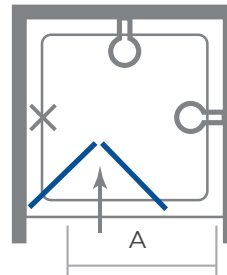

## Bifold Door

1900  
MM  
HEIGHT  
STANDARD RANGE

8  
MM  
GLASS  
THICKNESS

20 YEAR  
GUARANTEE

MERSHIELD  
STAYCLEAR

UK  
CA

CE

### Configuration

Size	A
760	436
800	476
900	576
1000	626

A = Door Opening  
X = Do not put a shower head here

### Bifold Door

Code	Size	Adjustment Min - Max
231406	760	690 - 750
231620	800	730 - 790
231621	900	830 - 890
231622	1000	930 - 990

### Side Panel

Code	Size	Adjustment Min - Max
231623	760	720 - 750
231624	800	760 - 790
231625	900	860 - 890