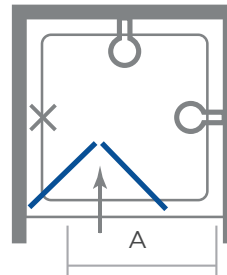

Bifold Door

1900
MM
HEIGHT
STANDARD RANGE

8
MM
GLASS
THICKNESS

20 YEAR
GUARANTEE

MERSHIELD
STAYCLEAR

UK
CA

CE

FEATURES AND BENEFITS

Configuration

Size	A
760	436
800	476
900	576
1000	626

A = Door Opening
X = Do not put a shower head here

Bifold Door

Code	Size	Adjustment Min - Max
231406	760	690 - 750
231620	800	730 - 790
231621	900	830 - 890
231622	1000	930 - 990

Side Panel

Code	Size	Adjustment Min - Max
231623	760	720 - 750
231624	800	760 - 790
231625	900	860 - 890