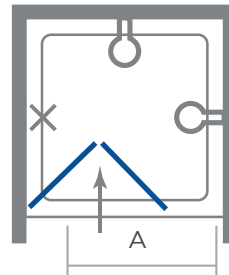

## Bifold Door

1900  
MM  
HEIGHT  
STANDARD RANGE

8  
MM  
GLASS  
THICKNESS

20 YEAR  
GUARANTEE

MERSHIELD  
STAYCLEAR

UK  
CA

CE

### Configuration

Size	A
760	436
800	476
900	576
1000	626

A = Door Opening  
X = Do not put a shower head here

### Bifold Door

Code	Size	Adjustment Min - Max
231406	760	690 - 750
231620	800	730 - 790
231621	900	830 - 890
231622	1000	930 - 990

### Side Panel

Code	Size	Adjustment Min - Max
231623	760	720 - 750
231624	800	760 - 790
231625	900	860 - 890