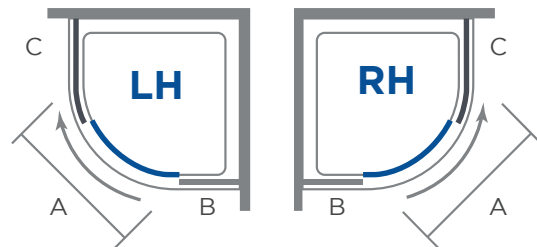

1 Door Quad

FEATURES AND BENEFITS

- Chrome handle
- Mershield coating creates a smooth layer over the surface of the glass, inhibiting the build up of lime scale, making the glass easier to clean
- Concealed fixings
- Stunning frameless design

Configuration

1 Door Quad

Code	Size	Adjustment Min - Max
231633	900 - LH	860 - 885
231632	900 - RH	860 - 885

available in chrome only

Size	A	B	C
900	475	290	550

A = Door Opening
B = Straight Panel
C = Curved Panel