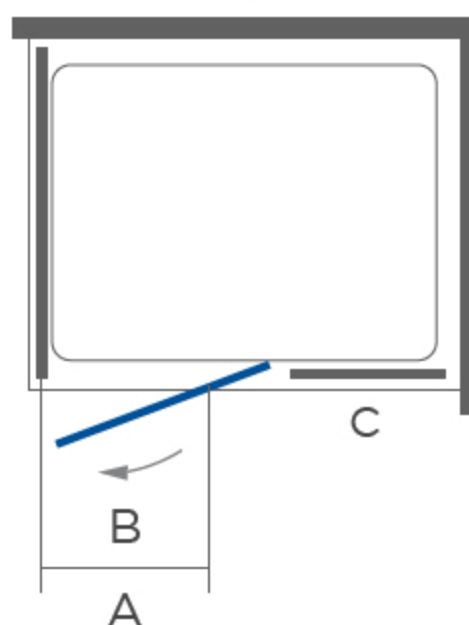

Hinge & Inline - Chrome

Code	Size	Adjustment Min - Max
231639	900	870 - 890
231641	1000	970 - 990
231643	1200	1170 - 1190

Side Panel		
Code	Size	Adjustment Min - Max
231646	800	750 - 790
231647	900	850 - 890

Hinge & Inline - Black

Code	Size	Adjustment Min - Max
231649	900	870 - 890
231651	1000	970 - 990
231653	1200	1170 - 1190

Side Panel		
Code	Size	Adjustment Min - Max
231654	900	850 - 890

Configuration

**Drawn shown is of a recess door*

Size	A	B	C
900	538	550	250
1000	588	600	300
1200	638	650	450

A = Door Opening

B = Door Swing

C = Inline Panel