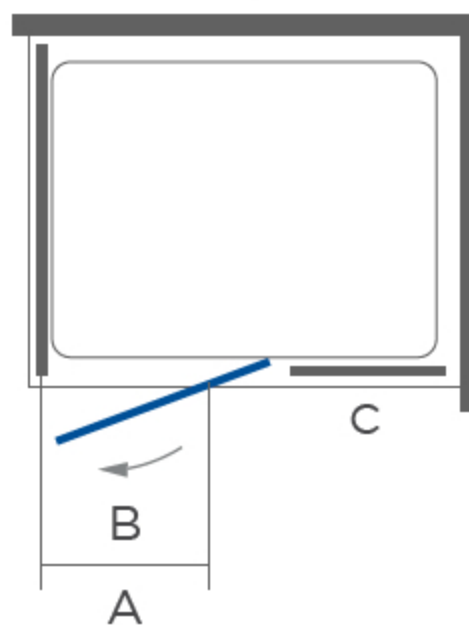

Hinge & Inline - Chrome

Code	Size	Adjustment Min - Max
231639	900	870 - 890
231641	1000	970 - 990
231643	1200	1170 - 1190

Side Panel		
Code	Size	Adjustment Min - Max
231646	800	750 - 790
231647	900	850 - 890

Hinge & Inline - Black

Code	Size	Adjustment Min - Max
231649	900	870 - 890
231651	1000	970 - 990
231653	1200	1170 - 1190

Side Panel		
Code	Size	Adjustment Min - Max
231654	900	850 - 890

Configuration

**Drawn shown is of a recess door*

Size	A	B	C
900	538	550	250
1000	588	600	300
1200	638	650	450

A = Door Opening

B = Door Swing

C = Inline Panel