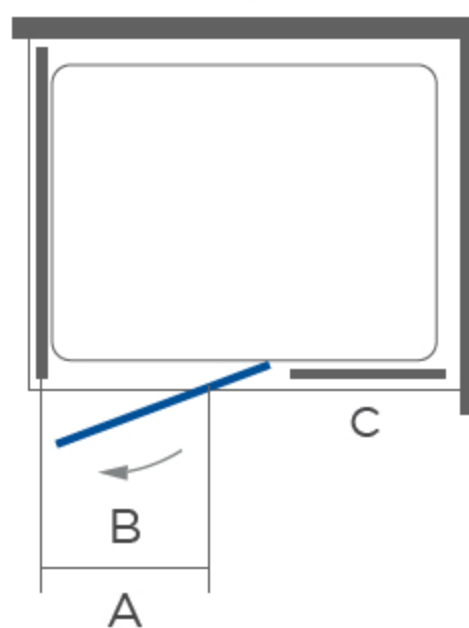

Hinge & Inline - Chrome

Code	Size	Adjustment Min - Max
231639	900	870 - 890
231641	1000	970 - 990
231643	1200	1170 - 1190

Side Panel		
Code	Size	Adjustment Min - Max
231646	800	750 - 790
231647	900	850 - 890

Hinge & Inline - Black

Code	Size	Adjustment Min - Max
231649	900	870 - 890
231651	1000	970 - 990
231653	1200	1170 - 1190

Side Panel		
Code	Size	Adjustment Min - Max
231654	900	850 - 890

Configuration

*Drawn shown is of a recess door

Size	A	B	C
900	538	550	250
1000	588	600	300
1200	638	650	450

A = Door Opening

B = Door Swing

C = Inline Panel