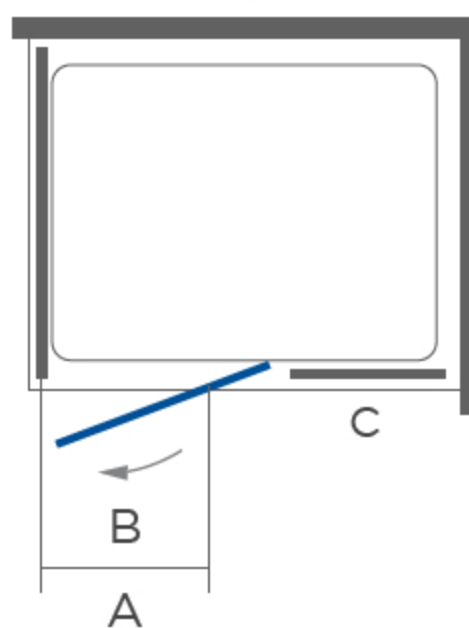

Hinge & Inline - Chrome

Code	Size	Adjustment Min - Max
231639	900	870 - 890
231641	1000	970 - 990
231643	1200	1170 - 1190

Side Panel		
Code	Size	Adjustment Min - Max
231646	800	750 - 790
231647	900	850 - 890

Hinge & Inline - Black

Code	Size	Adjustment Min - Max
231649	900	870 - 890
231651	1000	970 - 990
231653	1200	1170 - 1190

Side Panel		
Code	Size	Adjustment Min - Max
231654	900	850 - 890

Configuration

**Drawn shown is of a recess door*

Size	A	B	C
900	538	550	250
1000	588	600	300
1200	638	650	450

A = Door Opening

B = Door Swing

C = Inline Panel