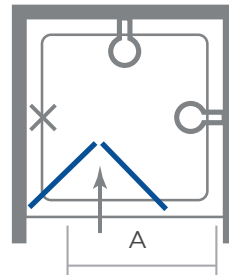

Bifold Door

1900
MM
HEIGHT
STANDARD RANGE

8
MM
GLASS
THICKNESS

20 YEAR
GUARANTEE

MERSHIELD
STAYCLEAR

UK
CA

CE

FEATURES AND BENEFITS

Configuration

Size	A
760	436
800	476
900	576
1000	626

A = Door Opening
X = Do not put a shower head here

Bifold Door

Code	Size	Adjustment Min - Max
231406	760	690 - 750
231620	800	730 - 790
231621	900	830 - 890
231622	1000	930 - 990

Side Panel

Code	Size	Adjustment Min - Max
231623	760	720 - 750
231624	800	760 - 790
231625	900	860 - 890