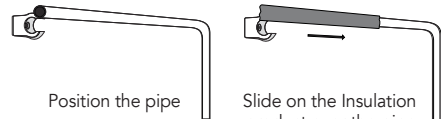

TOPSLEEVE®

PIPE INSULATION

22mm-28mm PIPES

Produce code: **SPL-15-28**

**70mm x 7.2m of Pipe Insulation
for insulating pipes from
22mm to 28mm in diameter**
Material: Sheep Wool.

- 🐑 Natural sheep wool insulation
- 🔊 Acoustic insulation stops noisy pipes
- 🔥 Fire retardant
- ♻️ Recyclable after use
- ❄️ Protects pipes from freezing by insulating the pipe
- L Fits around corners and joints
- 🔧 Ideal for tight spaces and fits all pipe sizes.
- 🔧 Prevents heat loss saving energy
- 💧 Reduces condensation by creating a 'thermal barrier'

Ideal for tight spaces

**70mm x 7.2m of Pipe Insulation
will cover 3 metres of pipe.**

All figures are approximate.

Manufactured by Topsleeve
www.topsleeve.com