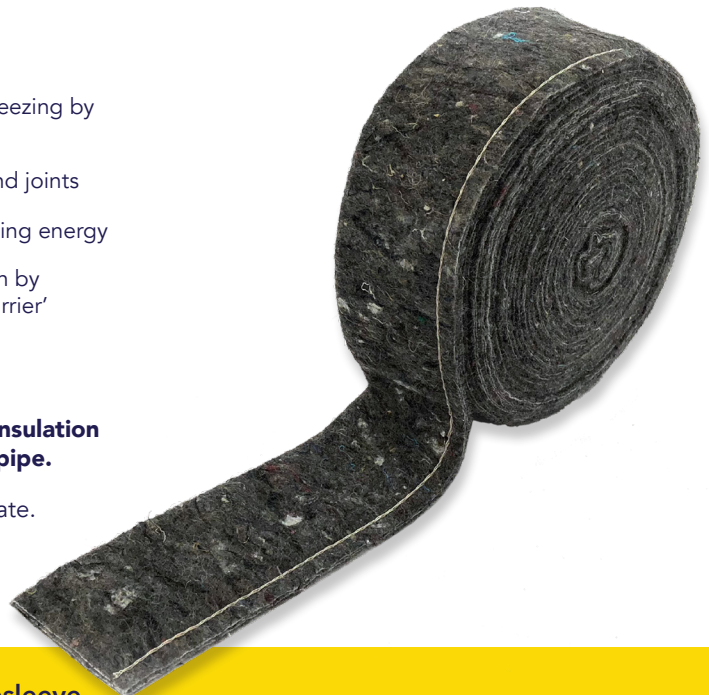

TOPSLEEVE®

PIPE INSULATION

15mm-22mm PIPES

Produce code: **SPL-15-22**

**50mm x 7.2m of Pipe
Insulation for insulating pipes
from 15mm to 22mm in
diameter**

Material: Sheep Wool.

- 🐑 Natural sheep wool insulation
- 🔊 Acoustic insulation stops noisy pipes
- 🔥 Fire retardant
- ♻️ Recyclable after use
- ❄️ Protects pipes from freezing by insulating the pipe
- 📐 Fits around corners and joints
- 🌡️ Prevents heat loss saving energy
- 💧 Reduces condensation by creating a 'thermal barrier'

Ideal for tight spaces

**50mm x 7.2m of Pipe Insulation
will cover 3 metres of pipe.**

All figures are approximate.

Manufactured by Topsleeve
www.topsleeve.com