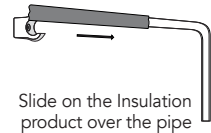

TOPSLEEVE®

PIPE INSULATION

15mm-22mm PIPES

Produce code: **SPL-15-22**

**50mm x 7.2m of Pipe
Insulation for insulating pipes
from 15mm to 22mm in
diameter**

Material: Sheep Wool.

- 🐑 Natural sheep wool insulation
- 🔊 Acoustic insulation stops noisy pipes
- 🔥 Fire retardant
- ♻️ Recyclable after use
- ❄️ Protects pipes from freezing by insulating the pipe
- 📐 Fits around corners and joints
- 🌡️ Prevents heat loss saving energy
- 💧 Reduces condensation by creating a 'thermal barrier'

Ideal for tight spaces

**50mm x 7.2m of Pipe Insulation
will cover 3 metres of pipe.**

All figures are approximate.

Manufactured by Topsleeve
www.topsleeve.com