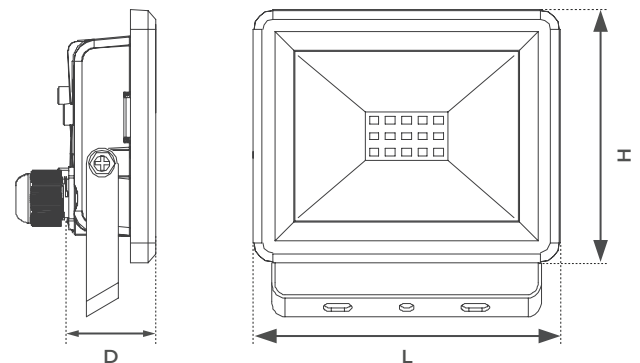

Product Drawing