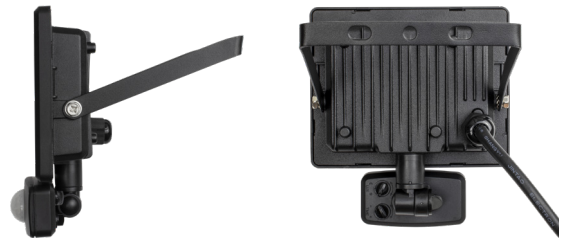

ECO SLIMLINE FLOODLIGHT

Product Features

- Domestic floodlight suitable for residential applications
- Die cast aluminium housing
- Supplied with fixing bracket
- Pre-wired 1m HO5RN-F cable
- Option of PIR with adjustable settings
- Also available in White, please contact Luceco for further information

CAT NO.	TYPE	LUMINAIRE LUMENS	WATTAGE
EFLD10B40	Non-PIR	800	10W
EFLD20B40	Non-PIR	1600	20W
EFLD30B40	Non-PIR	2400	30W
EFLD50B40	Non-PIR	4000	50W
EFLD10B40P	PIR	800	10W
EFLD20B40P	PIR	1600	20W
EFLD30B40P	PIR	2400	30W
EFLD50B40P	PIR	4000	50W

Product Dimensions

CAT NO.	LENGTH (mm)	DEPTH (mm)	HEIGHT (mm)
EFLD10B40	114	52	114
EFLD20B40	129	54	121
EFLD30B40	144	53	132
EFLD50B40	184	52	165
EFLD10B40P	114	71	166
EFLD20B40P	129	72	175
EFLD30B40P	144	71	190
EFLD50B40P	184	70	224

LUCECO

This luminaire contains built-in LED lamps.

A++
A+
A
C
D
E

}

LED

The lamps cannot be changed in the luminaire.

874/2012