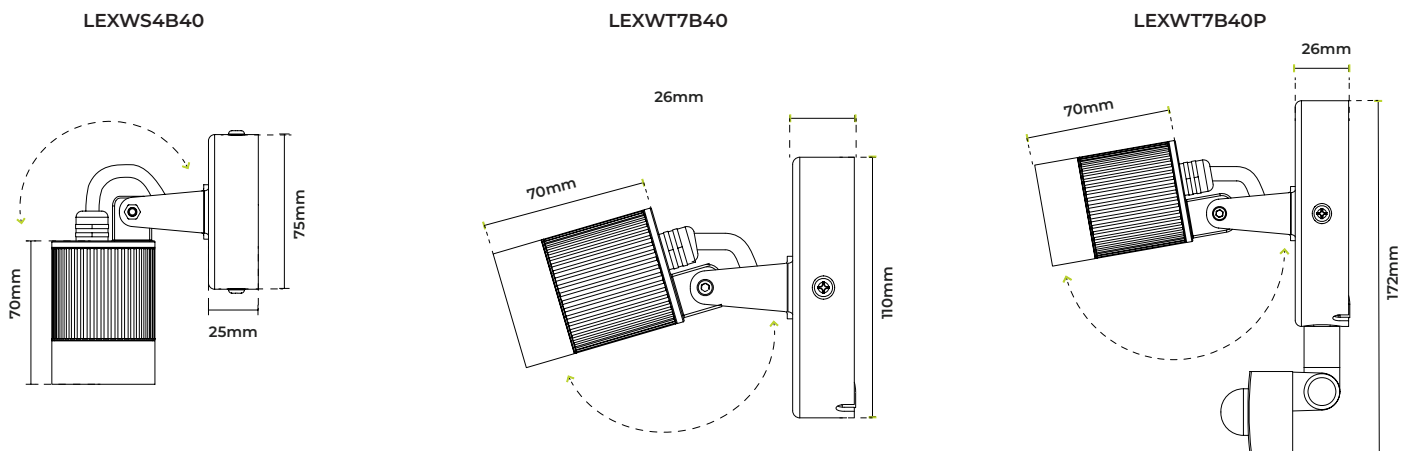

EXTERIOR LED WALL LIGHT

Product Features

- Exterior single and twin wall lights with adjustable LED heads
- Die-cast aluminium housing for increased durability
- Suitable for use and ambient, decorative or security lighting
- PIR option available for twin head version

CAT NO.	TYPE	LUMINAIRE LUMENS	WATTAGE
LEXWS4B40	Single Head	360	5W
LEXWT7B40	Twin Head	720	10W
LEXWT7B40P	Twin Head PIR	720	10W

Product Drawing

CAT NO.	WEIGHT (kg)	EFFICACY (Lm/cW)	CRI	FREQUENCY (Hz)	IK RATING	TEMP RANGE (°C)	AMBIENT TEMP RATED LIFE (°C)	L/B RATED LIFE
LEXWS4B40	0.4	72	>80	50-60	IK04	0 to +25	25	L70/B50
LEXWT7B40	0.77	72	>80	50-60	IK04	0 to +25	25	L70/B50
LEXWT7B40P	0.8	72	>80	50-60	IK04	0 to +25	25	L70/B50