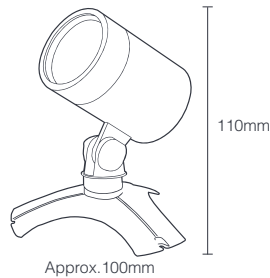

SPECIFICATIONS

GARDEN SPOTLIGHT

WARM WHITE / 2W LED

2W SPOTLIGHT

Power	2W
Nominal Voltage	12V
Bulb type	LED MR11
Lumens	170 LUMENS
Cable Length	0.5m
Construction	Black plastic housing
Package contents	1 x Light fixture with base & plastic spike 1 x Bulb
Requires	12V transformer <small>(not included in pack and sold separately)</small>
Adjustable head	Yes
Product code	01EL062

ellumièreTM
BY BIRKDALE
- FEATURING -
CONNEXT
GARDEN LIGHTING SYSTEM

SPECIFICATIONS

CABLES & CONNECTORS

CABLES / T-PIECE CONNECTOR

1 x 10M EXTENSION CABLE
3 x 1M EXTENSION CABLES

3 x T-PIECE
CONNECTORS

COMPLETE YOUR
CUSTOM GARDEN
LIGHTING DESIGN
WITH OUR EASY
TO INSTALL 'PLUG
N PLAY' WIRING &
CONNECTORS.

SPECIFICATIONS

CABLES & CONNECTORS

1M / 2M / 5M / 10M CABLES / T-PIECE CONNECTOR

2 PIN
CONNECTOR

	EXTENSION CABLE	T-PIECE CONNECTOR
Length	1m / 10m	-
UV Resistant	Yes	Yes
Material	PVC	Plastic
Outdoor Use	Yes	Yes
Connections	1 Male / 1 Female	1 Male / 2 Female
Cable Diameter	1mm ³	-