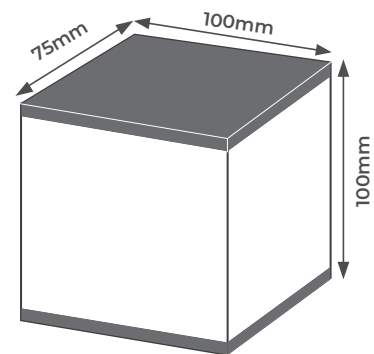

DECORATIVE EXTERIOR LED CUBE WALL LIGHT

Product Features

- IP65 rating, ideal for external applications
- Unique eco design imitating die-cast metal finish
- Robust high impact polycarbonate housing
- Up/Down or Side/Side illumination options

CAT NO.	LUMINAIRE LUMENS	WATTAGE
LEXD100G40	150	5W

Up/Down Illumination

Side/Side Illumination

Product Drawing

STANDARD	DESCRIPTION
EN 60598-1	Luminaires – General requirements
EN 61000-3-2	Electromagnetic compatibility (EMC) – Part 3-2: Limits – for harmonic current emissions
EN 61000-3-3	Limits – Limitation of voltage changes, voltage fluctuations and flicker in public low-voltage supply systems, for equipment with rated current ≤ 16 A per phase and not subject to conditional connection
EN 61547	Equipment for general lighting purposes – EMC immunity requirements
EN 55015	Limits and methods of measurement of radio disturbance characteristics of electrical lighting and similar equipment

LUCECO

This luminaire contains built-in LED lamps.

LED

The lamps cannot be changed in the luminaire.

874/2012