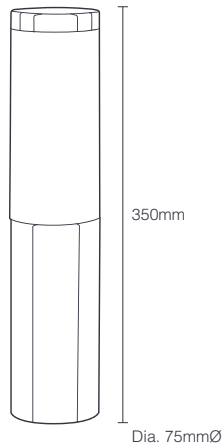

Using ellumiere bulbs ensures the brightness does not differ.

PERFECT FOR
ILLUMINATING
PATHWAYS, PLANTS
AND SHRUBS.

3W
BLACK
GARDEN
BOLLARD

01EL082

3W
S/STEEL
GARDEN
BOLLARD

01EL081

SPECIFICATIONS

GARDEN BOLLARD

WARM WHITE / BLACK / STAINLESS STEEL / 3W LED

	3W BOLLARD BLK	3W BOLLARD S/S
Power	3W	3W
Nominal Voltage	12V	12V
Bulb type	LED MR16	LED MR16
Lumens	40 LUMENS	40 LUMENS
Cable Length	0.5m	0.5m
Construction	Black coated housing	Stainless Steel housing
Package contents	1 x Light fixture with base & metal spike 1 x Bulb	1 x Light fixture with base & metal spike 1 x Bulb
Requires	12V transformer <small>(not included in pack and sold separately)</small>	12V transformer <small>(not included in pack and sold separately)</small>
Product code	01EL082	01EL081