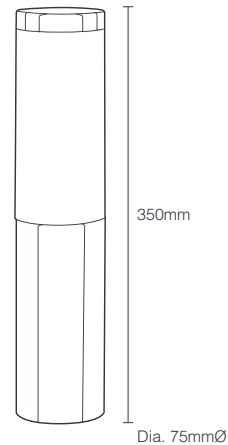

WARM WHITE / BLACK / STAINLESS STEEL / 3W LED

	3W BOLLARD BLK	3W BOLLARD S/S
Power	3W	3W
Nominal Voltage	12V	12V
Bulb type	LED MR16	LED MR16
Lumens	40 LUMENS	40 LUMENS
Cable Length	0.5m	0.5m
Construction	Black coated housing	Stainless Steel housing
Package contents	1 x Light fixture with base & metal spike 1 x Bulb	1 x Light fixture with base & metal spike 1 x Bulb
Requires	12V transformer <small>(not included in pack and sold separately)</small>	12V transformer <small>(not included in pack and sold separately)</small>
Product code	01EL082	01EL081