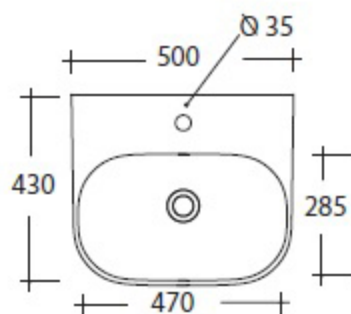

## ART. SYN4350101

LAVABO MONOFORO - SOSPESO/  
APPOGGIO/SU COLONNA/SEMICOLONNA  
WASHBASIN ONE HOLE - WALL HUNG/  
OVER COUNTER/ON PEDESTAL -  
SEMI PEDESTAL

DIMENSIONI/DIMENSION: 50X43XH14 CM  
PESO/WEIGHT: 12,5 KG

\*Quota d'installazione consigliata  
\*Advised measure for installation

## ART. SYNPS35

PORTA SALVIETTE IN OTTONE CROMATO  
CHROMED BRASS TOWEL RAIL

PESO/WEIGHT: 1,5 KG