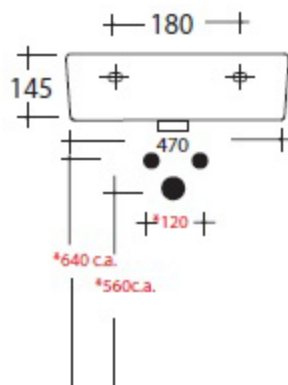

## ART. SYN4350101

LAVABO MONOFORO - SOSPESO/  
APPOGGIO/SU COLONNA/SEMICOLONNA  
WASHBASIN ONE HOLE - WALL HUNG/  
OVER COUNTER/ON PEDESTAL -  
SEMI PEDESTAL

DIMENSIONI/DIMENSION: 50X43XH14 CM  
PESO/WEIGHT: 12,5 KG

\*Quota d'installazione consigliata  
\*Advised measure for installation

## ART. SYNPS35

PORTA SALVIETTE IN OTTONE CROMATO  
CHROMED BRASS TOWEL RAIL

PESO/WEIGHT: 1,5 KG