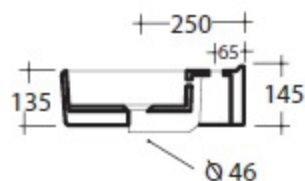

## ART. SYN4350101

LAVABO MONOFORO - SOSPESO/  
APPOGGIO/SU COLONNA/SEMICOLONNA  
WASHBASIN ONE HOLE - WALL HUNG/  
OVER COUNTER/ON PEDESTAL -  
SEMI PEDESTAL

DIMENSIONI/DIMENSION: 50X43XH14 CM  
PESO/WEIGHT: 12,5 KG

\*Quota d'installazione consigliata  
\*Advised measure for installation

## ART. SYNPS35

PORTA SALVIETTE IN OTTONE CROMATO  
CHROMED BRASS TOWEL RAIL

PESO/WEIGHT: 1,5 KG