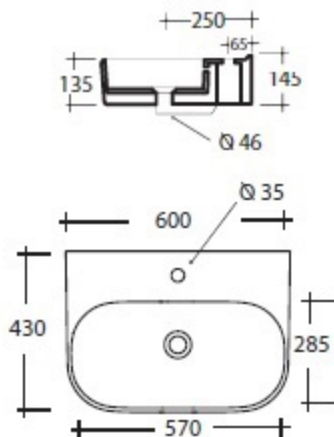

## ART. SYN4360101

LAVABO MONOFORO - SOGPESO/  
APPOGGIO/SU COLONNA/SEMICOLONNA  
WASHBASIN ONE HOLE - WALL HUNG/  
OVER COUNTER/ON PEDESTAL -  
SEMI PEDESTAL

DIMENSIONI/DIMENSION: 60X43XH14 CM  
PESO/WEIGHT: 14,6 KG

\*Quota d'installazione consigliata  
\*Advised measure for installation

## ART. SYNPS45

PORTA SALVIETTE IN OTTONE CROMATO  
CHROMED BRASS TOWEL RAIL

PESO/WEIGHT: 2 KG