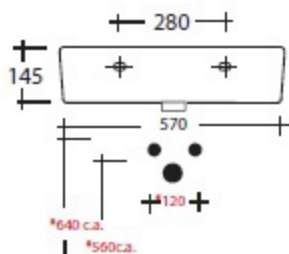

## ART. SYN4360101

LAVABO MONOFORO - SOGPESO/  
APPOGGIO/SU COLONNA/SEMICOLONNA  
WASHBASIN ONE HOLE - WALL HUNG/  
OVER COUNTER/ON PEDESTAL -  
SEMI PEDESTAL

DIMENSIONI/DIMENSION: 60X43XH14 CM  
PESO/WEIGHT: 14,6 KG

## ART. SYNPS45

PORTA SALVIETTE IN OTTONE CROMATO  
CHROMED BRASS TOWEL RAIL

PESO/WEIGHT: 2 KG