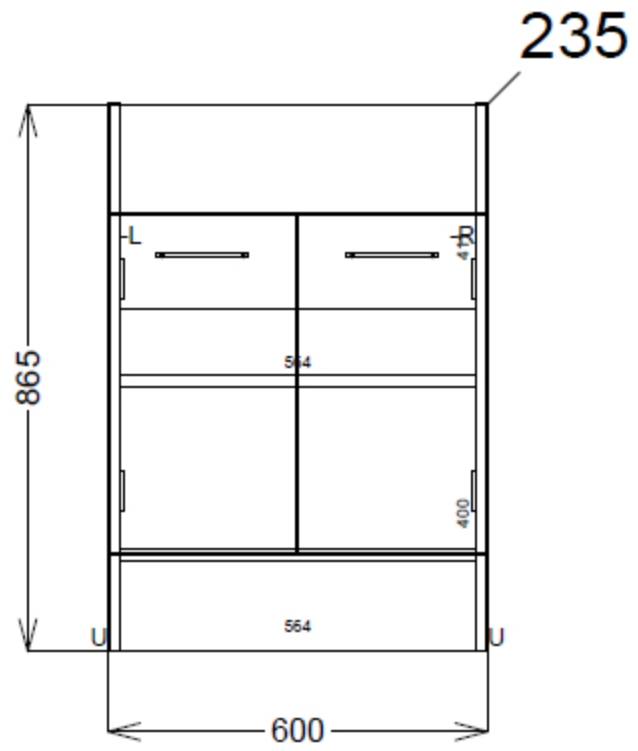

Toilet Unit

Parts			
Description	Qty	Width	Length
Finished Left Gable	1	235	865
Finished Right Gable	1	235	865
Back Rail	1	300	464

Vanity Unit

Parts			
Description	Qty	Width	Length
Finished Left Gable	1	235	865
Finished Right Gable	1	235	865
Bottom	1	190	564
Back REMOVABLE	1	380	564
Adjustable Shelf	1	153	563