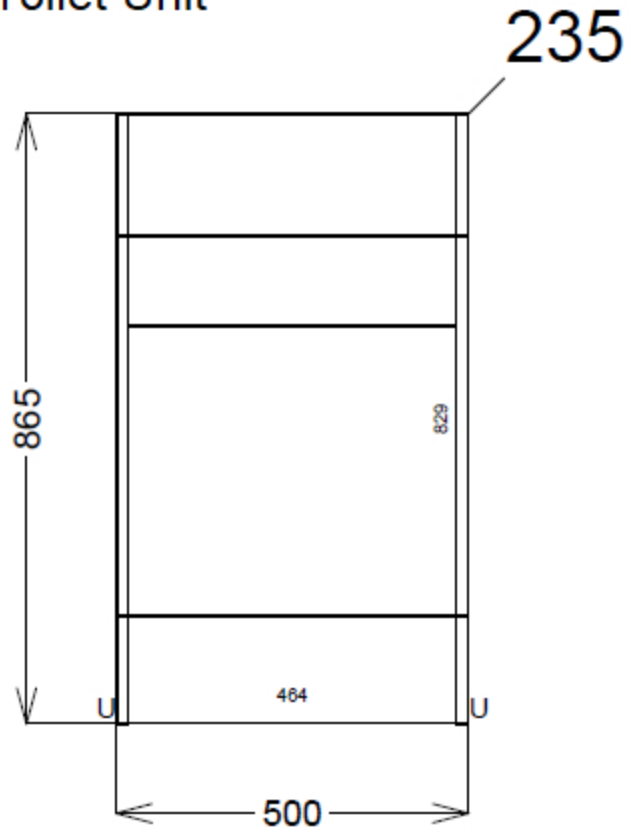

Toilet Unit

Parts			
Description	Qty	Width	Length
Finished Left Gable	1	235	865
Finished Right Gable	1	235	865
Back Rail	1	300	464

Vanity Unit

Parts			
Description	Qty	Width	Length
Finished Left Gable	1	235	865
Finished Right Gable	1	235	865
Bottom	1	190	564
Back REMOVABLE	1	380	564
Adjustable Shelf	1	153	563