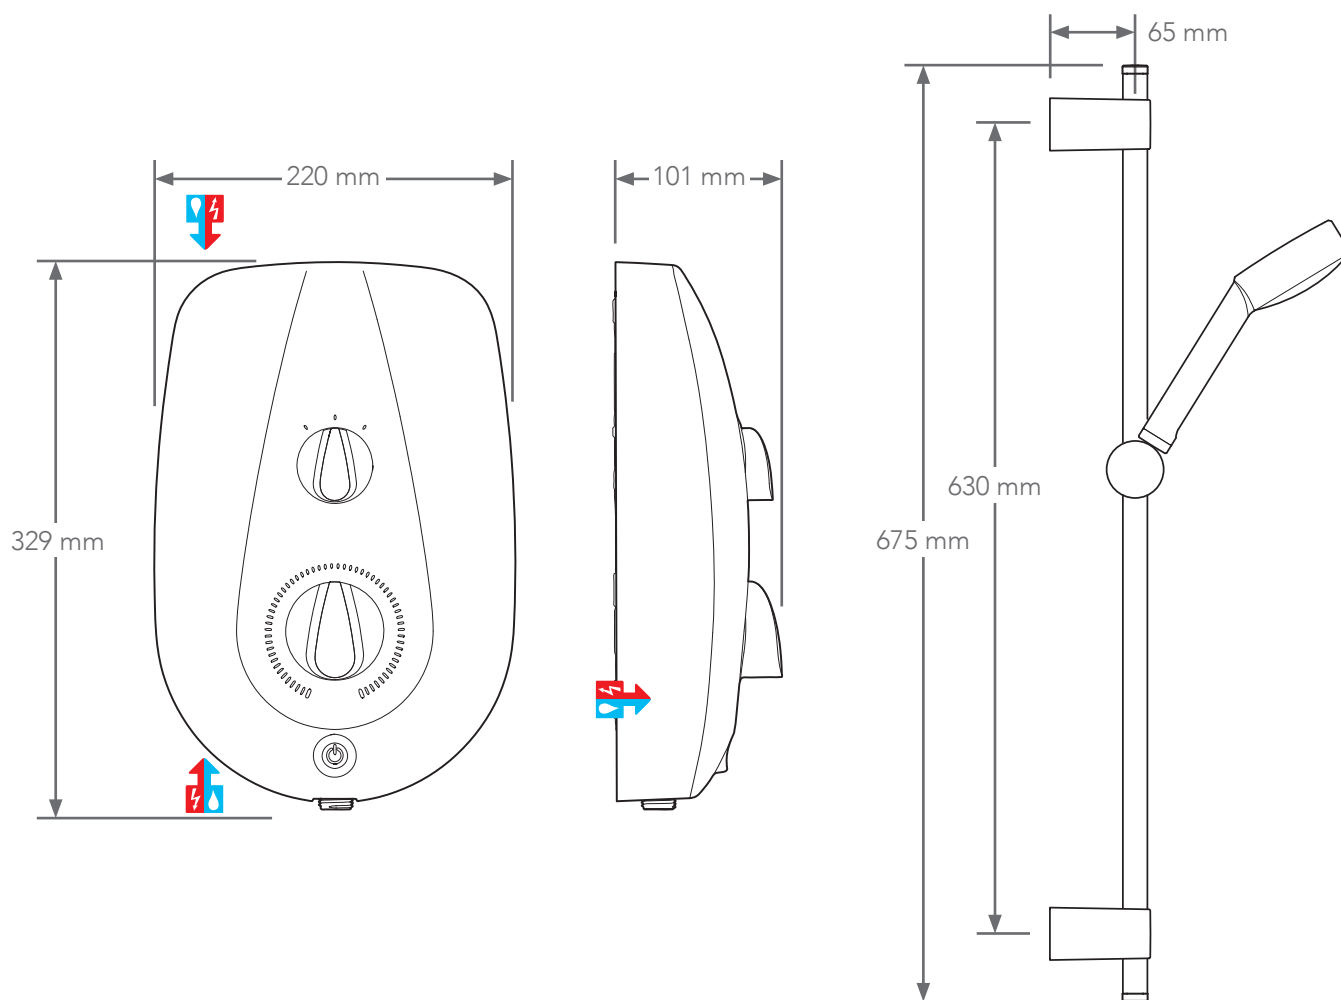

Features & Benefits

Temperature control

Pressure stabilised temperature control

Easy to fit

Retrofits onto inlets of most Mira electric showers

Left-hand water and cable entry points

Dual terminal blocks

Adjustable slide bar fits over holes left by previous shower kit

Terminal Block connections: Maximum 16mm²

Water entry points: Left (rising, falling & rear)

Cable entry points: Left (rising, falling & rear)

Inlet connections: 15 mm plastic stub, compression or push-fit fittings

Outlet connections: ½" BSP Male

Supply Conditions (hot and cold)

Minimum maintained pressure: 8.5 & 9.5kW: 0.7 bar (7 metre head);
10.8kW: 1 bar (10 metre head)

Maximum maintained pressure: 5.0 bar (50 metre head)

Wide range of accessories available at www.mirashowers.co.uk

Approvals

Energy Efficiency: Class A

Kiwa certified

WRAS approved (Water Regulations Advisory Scheme)

Dimensions

To download other resources, and for more information and advice on our products just visit:
www.mirashowers.co.uk