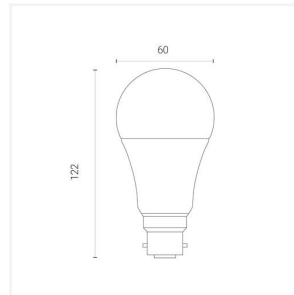

Smart Bulb

Smart A60 B22 RGBW Bulb
Code: 4L1/8002

Application Bathroom, Kitchen / Dining, Living

Product Features

- Can be controlled remotely via the Wiz app, Hey Google, Alexa, Siri, Samsung SmartThings and IFTTT
- Choose from over 16 million colours, 64,000 shades of white and control the brightness and intensity of your lights to create the perfect mood,
- LED lifetime 25,000 hours
- Wi-Fi/Bluetooth No HUB required, just plug & play via the Wiz app
- Selectable colour temperature between 2200K to 6500K warm white to Daylight
- Also available as a multipack.

Technical Information

Wattage	8W
Lumens Delivered	850lm
Lm/W	102lm/W
CRI	90
CCT	2200-6500K and RGB
Input	220/240V
Operating Temp	-20°C - 45°C
SDCM	6
Product Weight without Packaging	0.062 kg

Technical Information

Light Source	B22
Colour / Finish	Opal
IP Rating	IP20
Internal / External	Internal
Lumen Depreciation	L70 25,000h
Warranty (Years)	4
CE Mark	Yes
Diameter	60 mm
Height	120 mm