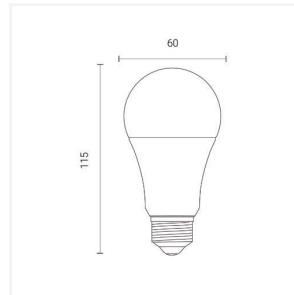

Smart Bulb

Smart A60 E27 RGBW Bulb

Code: 4L1/8003

Application Bathroom, Kitchen / Dining, Living

Product Features

- Can be controlled remotely via the Wiz app, Hey Google, Alexa, Siri, Samsung SmartThings and IFTTT
- Choose from over 16 million colours, 64,000 shades of white and control the brightness and intensity of your lights to create the perfect mood,
- LED lifetime 25,000 hours
- Wi-Fi/Bluetooth No HUB required, just plug & play via the Wiz app
- Selectable colour temperature between 2200K to 6500K Warm White to Daylight
- Also available as a multipack.

Technical Information

Wattage	8W
Lumens Delivered	850lm
Lm/W	102lm/W
CRI	90
CCT	2200-6500K and RGB
Input	220/240V
Operating Temp	-20°C - 45°C
SDCM	6
Product Weight without Packaging	0.062 kg

Technical Information

Light Source	E27
Colour / Finish	Opal
IP Rating	IP20
Internal / External	Internal
Lumen Depreciation	L70 25,000h
Warranty (Years)	4
CE Mark	Yes
Diameter	60 mm
Height	122 mm