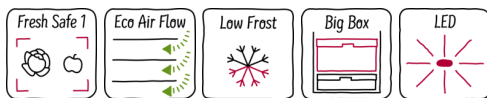

N 50, Built-in fridge-freezer with freezer at bottom, 177.2 x 54.1 cm
KI5872SE0G

This built-in fridge-freezer with Fresh Safe 1 keeps fruits and vegs fresh, ensures ideal air circulation in the fridge.

- ✓ Fresh Safe - Keeps fruits, vegetables crisp and fresh
- ✓ Eco Air Flow - Even air circulation for constant temperatures
- ✓ LowFrost: Reduces frost in the freezer compartment for faster defrosting.
- ✓ BigBox: An abundance of storage space even for large and bulky items.
- ✓ LED Lighting: Bright light in the entire fridge with long-life LEDs.