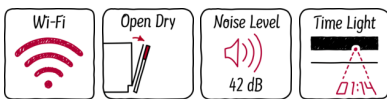

The dishwasher with cutlery drawer that's flexible to load and offers the comfort of door opening with a light push.

- ✓ Home Connect – Add your dishwasher to your home network and enjoy the infinite possibilities of connected services
- ✓ Flex 2 Baskets – Flexible baskets, Rack Matic and Flex Cutlery Drawer offers easy loading solutions
- ✓ Open Dry – Automatic door opening during the drying phase for even better drying results
- ✓ Noise Level 42dB – Pleasantly quiet at 42dB
- ✓ TimeLight – the time remaining in the programme is projected onto the floor

Features

Technical Data

Energy Efficiency Class (Regulation (EU) 2017/1369) : D
Energy Consumption for 100 cycles Eco Programme (EU 2017/1369) : 85
Maximum number of place settings (EU 2017/1369) : 14
The water consumption of the eco programme in liters per cycle (EU 2017/1369) : 9.5
Programme duration (EU 2017/1369) : 4:35
Airborne acoustical noise emissions (EU 2017/1369) : 42
Airborne acoustical noise emission class (EU 2017/1369) : B
Cleaning performance : A
Water consumption (l) : 9.5
Total annual energy consumption (kWh) 220 days : 205
Total annual water consumption (l) 220 days : 2090
Construction type : Built-in
Removable work top : No
Door panel options : Not possible
Height of removable worktop (mm) : 0
Height of the product (mm) : 815
Adjustable feet : Yes - all from front
Maximum adjustability feet (mm) : 60
Adjustable plinth : both horizontal and vertical
Net weight (kg) : 42.830
Gross weight (kg) : 45.0
Connection rating (W) : 2400
Current (A) : 10
Voltage (V) : 220-240
Frequency (Hz) : 50; 60
Length of electrical supply cord (cm) : 175
Plug type : GB plug
Length inlet hose (cm) : 165
Length outlet hose (cm) : 190
Hidden heating element : Yes
Water protection system description : Triple water protection 24h
Child Safety : Yes
Water softener : Yes
Top basket type : R3
Adjustable upper basket : Rackmatic 3-stage
3rd Rack : 3rd Rack 1.1
Cutlery Basket : Standard
Optional accessories : Z7710X0, Z7860X0, Z7860X3, Z7863X0, Z7863X1, Z7863X8, Z7865X6, Z7870X0, Z7871X0, Z7880X0
Included accessories 2 : baking-sheet spray head grey, vapor barrier plate
Number of place settings : 14
Color / Material panel : Grey
Dimensions of the product (HxWxD) : 815 x 598 x 550
Dimensions of the packed product (HxWxD) (mm) : 880 x 670 x 660

Optional accessories

Z7710X0
Z7860X0
Z7860X3   Stainless steel protection set 81,5 cm
Z7863X0
Z7863X1
Z7863X8
Z7865X6
Z7870X0
Z7871X0
Z7880X0