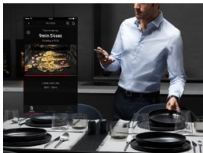

Connected Cooking for more control in the kitchen

Get your own personal assistant in the kitchen with Connected Cooking. Control the settings of your oven--including timing and temperature--from your mobile device. Get recipe inspiration and preparation tips. Or use it to check the progress of your dishes from another room.