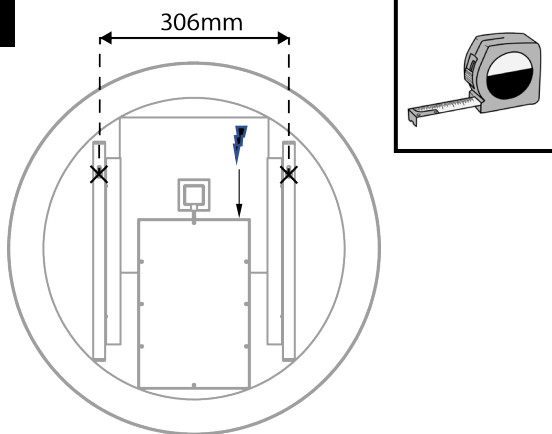

Round Illuminated Mirror with Integrated Shelf

ø600mm

This product is suitable for installation in Zone 2 or higher, unless fitted with a shaver socket as this must be located outside of Zones 0,1 and 2.

Round Illuminated Mirror with Integrated Shelf

Ø600mm

Included / Inclus /Vključeno

1

2

3

4

5

Round Illuminated Mirror with Integrated Shelf

∅600mm

Operation
Opération
Delovanje

Round Illuminated Mirror with Integrated Shelf

Ø600mm

Product Wattage Produit en Watts Moč izdelka Produktleistung Potenza del prodotto	33.3W
-----------------------------------------------------------------------------------------------	--------------