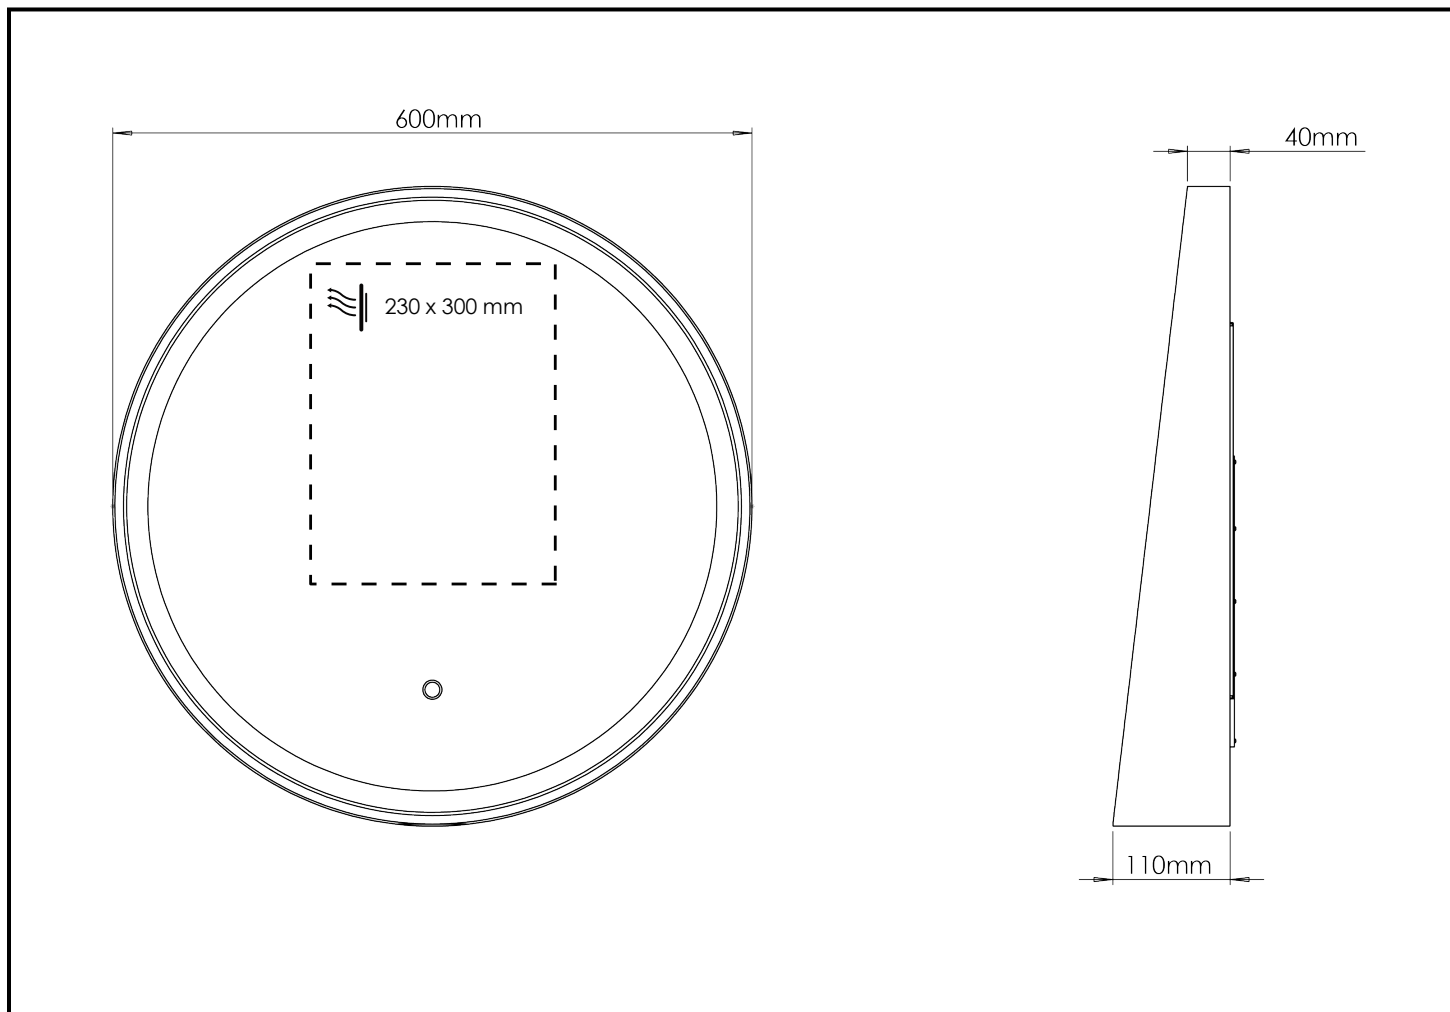

Round Illuminated Mirror with Integrated Shelf

∅600mm

Operation
Opération
Delovanje

Round Illuminated Mirror with Integrated Shelf

Ø600mm

Product Wattage Produit en Watts Moč izdelka Produktleistung Potenza del prodotto	33.3W
-----------------------------------------------------------------------------------------------	--------------