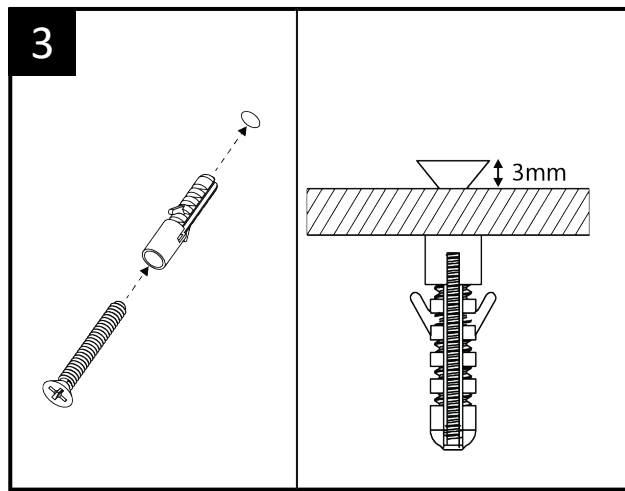

Round Illuminated Mirror with Integrated Shelf

Ø600mm

Included / Inclus /Vključeno

1

2

3

4

5

Round Illuminated Mirror with Integrated Shelf

∅600mm

Operation
Opération
Delovanje

Round Illuminated Mirror with Integrated Shelf

Ø600mm

Product Wattage Produit en Watts Moč izdelka Produktleistung Potenza del prodotto	33.3W
-----------------------------------------------------------------------------------------------	--------------