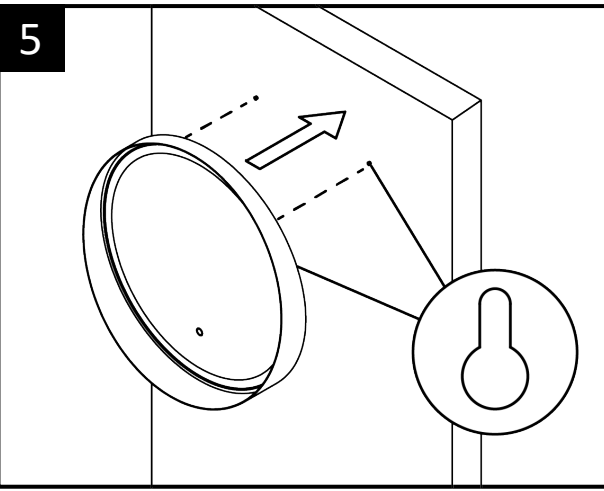

Round Illuminated Mirror with Integrated Shelf

Ø600mm

Included / Inclus /Vključeno

1

2

3

4

5

Round Illuminated Mirror with Integrated Shelf

∅600mm

Operation
Opération
Delovanje

Round Illuminated Mirror with Integrated Shelf

Ø600mm

Product Wattage Produit en Watts Moč izdelka Produktleistung Potenza del prodotto	33.3W
-----------------------------------------------------------------------------------------------	--------------