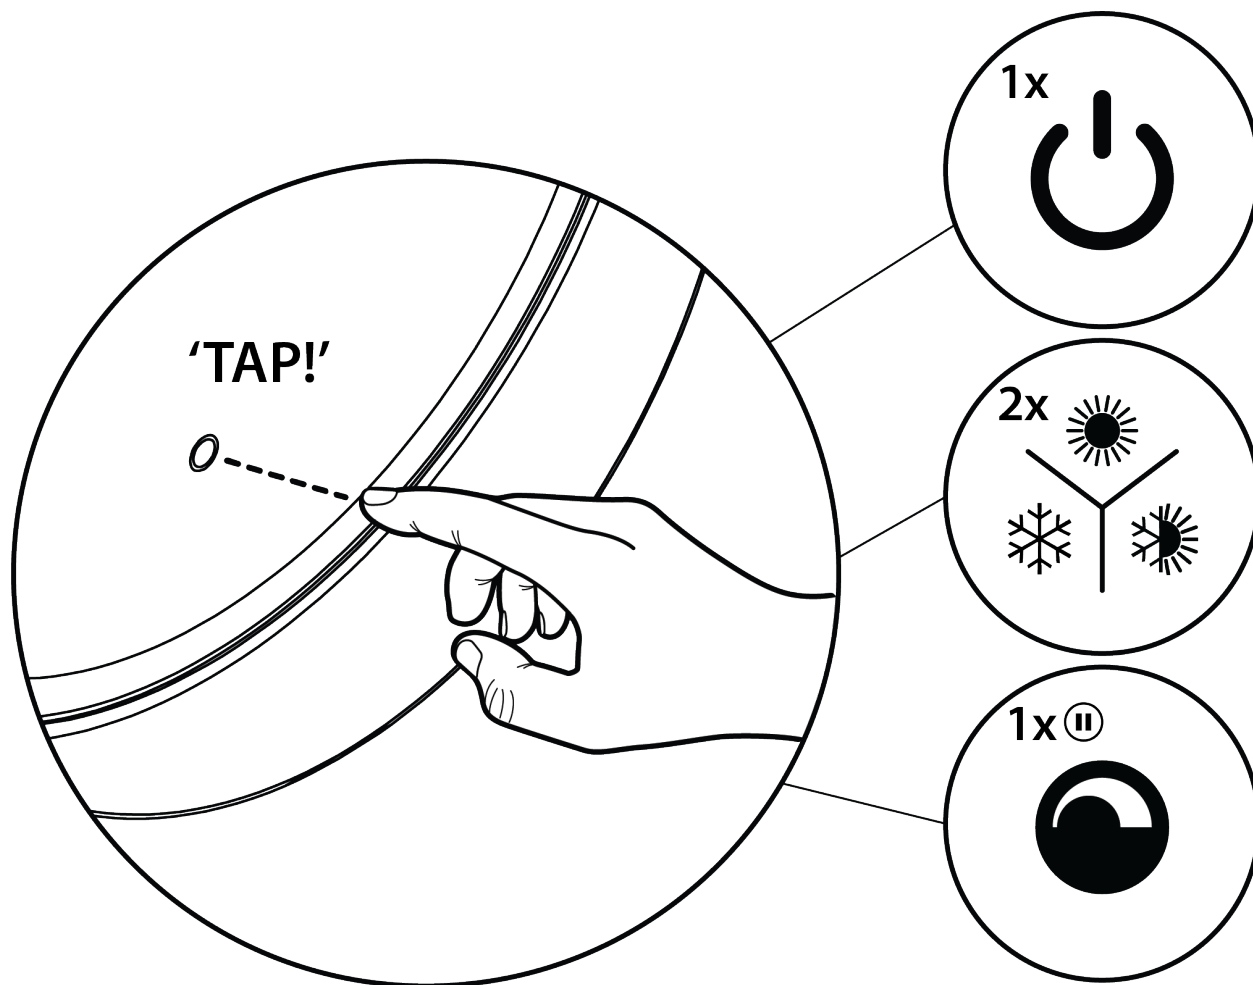

Round Illuminated Mirror with Integrated Shelf

∅600mm

Operation
Opération
Delovanje

Round Illuminated Mirror with Integrated Shelf

Ø600mm

Product Wattage Produit en Watts Moč izdelka Produktleistung Potenza del prodotto	33.3W
-----------------------------------------------------------------------------------------------	--------------