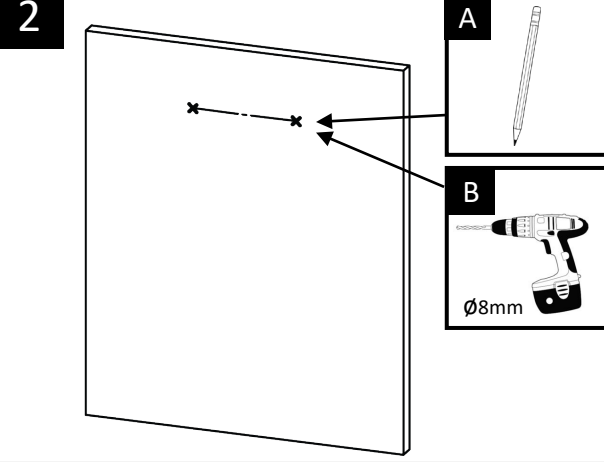

Round Illuminated Mirror with Integrated Shelf

ø600mm

This product is suitable for installation in Zone 2 or higher, unless fitted with a shaver socket as this must be located outside of Zones 0,1 and 2.

Round Illuminated Mirror with Integrated Shelf

Ø600mm

Included / Inclus /Vključeno

1

2

3

4

5

Round Illuminated Mirror with Integrated Shelf

∅600mm

Operation
Opération
Delovanje

Round Illuminated Mirror with Integrated Shelf

Ø600mm

Product Wattage Produit en Watts Moč izdelka Produktleistung Potenza del prodotto	33.3W
-----------------------------------------------------------------------------------------------	--------------