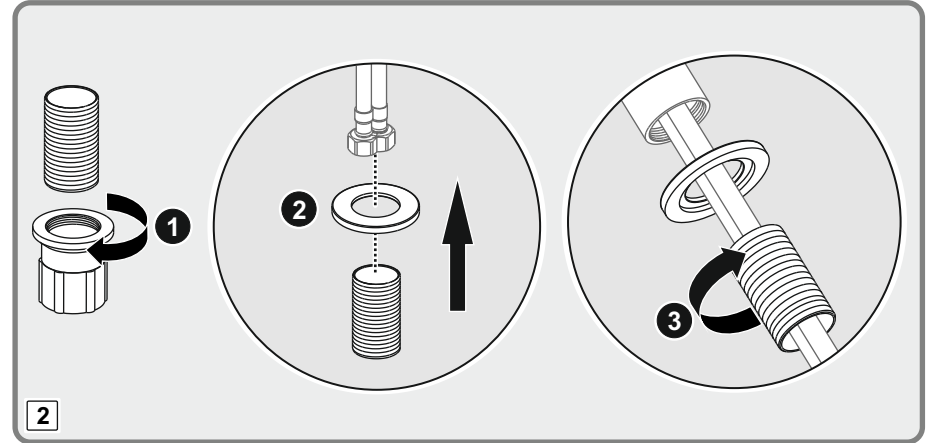

G

TSE

Sistem 1+

VİTRA

Büyükdere Cad. Ali Kaya Sk. No:7 Levent/İSTANBUL
4 Eylül Mah. Necmi Soylu Cd. No:4 11300 Bozüyük/BİLECİK
22

000336-TSE-03/03

TS EN 817

-THE MIXER WITH THE MECHANICAL MIXING
FOR THE BASIN, WITH THE VISIBLE BODY,
CONNECTED TO THE HORIZONTAL SURFACE
WITH A SINGLE HOLE, WITHOUT THE
DIRECTION CHANGERS, THE FLOW CLASS
WITH THE FIXED OUTLET, ACOUSTICS
GROUP; GROUP 1 B