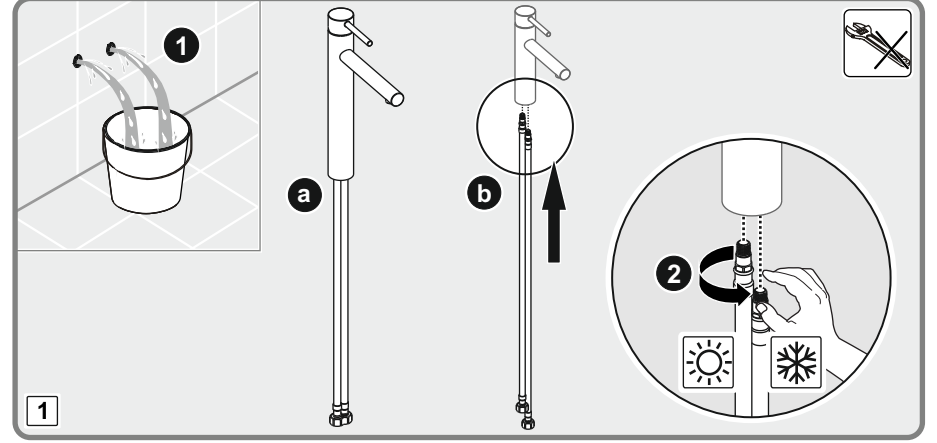

G

TSE

Sistem 1+

VİTRA

Büyükdere Cad. Ali Kaya Sk. No:7 Levent/İSTANBUL
4 Eylül Mah. Necmi Soylu Cd. No:4 11300 Bozüyük/BİLECİK
22

000336-TSE-03/03

TS EN 817

-THE MIXER WITH THE MECHANICAL MIXING
FOR THE BASIN, WITH THE VISIBLE BODY,
CONNECTED TO THE HORIZONTAL SURFACE
WITH A SINGLE HOLE, WITHOUT THE
DIRECTION CHANGERS, THE FLOW CLASS
WITH THE FIXED OUTLET, ACOUSTICS
GROUP; GROUP 1 B