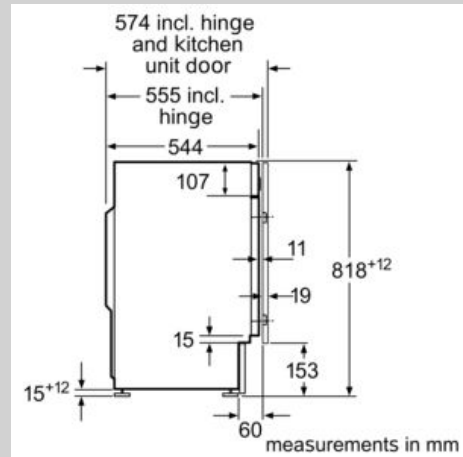

Built-in washing machine, 8 kg, 1400 rpm
W544BX2GB

Dimensioned drawings