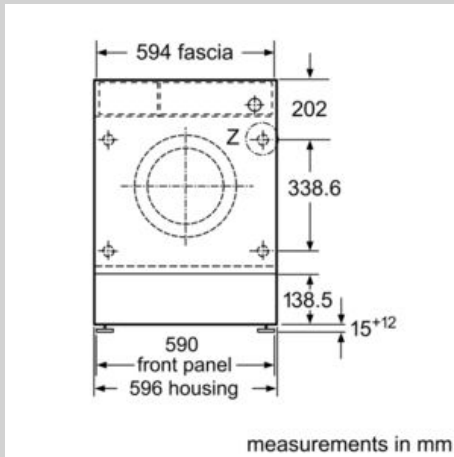

Built-in washing machine, 8 kg, 1400 rpm
W544BX2GB

Dimensioned drawings