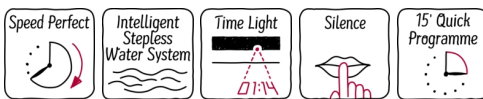

The extremely quiet and durable built-in washing machine with 8 kg load capacity, special short cycles, stain removal programmes and TimeLight.

- ✓ Speed Perfect – Optimal washing results in up to 65% less time.
- ✓ Intelligent Stepless Water System – Smart sensors reduce use of water.
- ✓ Time Light – the remaining programme time is projected onto the floor.
- ✓ Silence – the programme that runs especially quietly. Ideal for easy-care laundry.
- ✓ Super Quick 15': Washes, rinses, and spins in just 15 minutes.

Features

Technical Data

Construction type : Built-in
Door hinge : Left
Color / Material body : White
Length of electrical supply cord : 210 cm
: 820.00 mm
Height of the product : 818 mm
Dimensions of the product : 818 x 596 x 544 mm
Wheels : No
Net weight : 75.8 kg
Drum volume : 55 l
Main colour of product : White
Door Frame : White
Noise level washing : 41 dB(A) re 1 pW
Connection rating : 2300 W
Fuse protection : 10 A
Voltage : 220-240 V
Frequency : 50 Hz
Energy Star Qualified : No
Cord Included : Yes
Plug type : GB plug
Length of drain hose (in) : 86.61
Length of supply hose (in) : 86.61
Appliance Dimensions (h x w x d) (inches) : x x
Dimensions of the packed product : 34.44 x 25.98 x 25.19
Net weight : 167.000 lbs
Gross weight : 170.000 lbs
Length of drain hose : 220.00 cm
Length of supply hose : 220.00 cm
Dimensions of the packed product (HxWxD) : 875 x 640 x 660 mm
Gross weight : 77.2 kg
Connection rating : 2300 W
Fuse protection : 10 A
Voltage : 220-240 V
Frequency : 50 Hz
Approval certificates : CE, E17D UKCA marking, VDE
Water protection system : Aquastop
Maximum spin speed : 1400 rpm
Spin speed options : Variable
Digital countdown indicator : Yes
Drying progress indicator : LED, LED-display
Energy Efficiency Class : C
Weighted energy consumption in kWh per 100 washing cycles of eco 40-60 programme : 62 kWh
Maximum capacity in kg : 8.0 kg
The water consumption of the eco programme in liters per cycle : 45 l
Duration of eco 40-60 programme in hours and mins at rated capacity : 3:26 h
Spin-drying efficiency class of eco 40-60 programme : B
Airborne acoustical noise emission class : A
Airborne acoustical noise emissions : 66 dB(A) re 1 pW

Optional accessories

WMZ2381	Extension for cold water inlet /Aquastop
Z7060X1	Height-adjustable feet
Z7080X0	Accessory