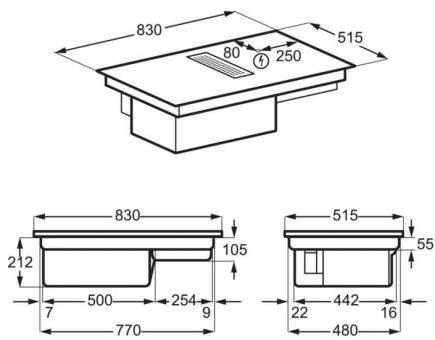

Product Specification

PSGBHH220DE0000D