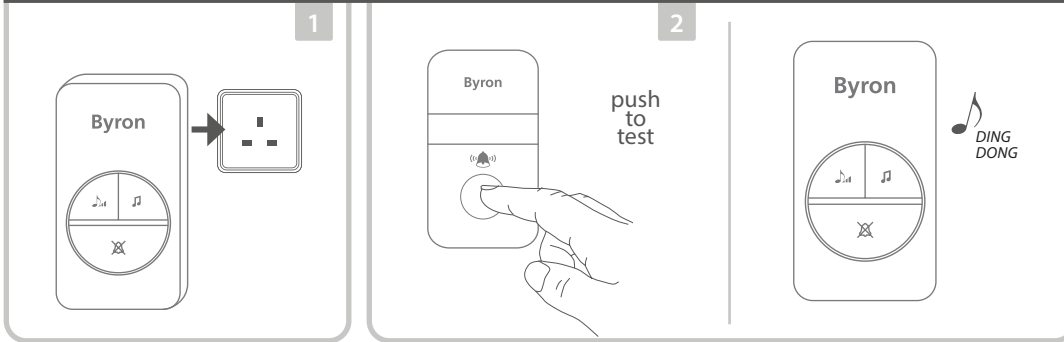

FIRST SET-UP | ERSTEINRICHTUNG | PREMIÈRE CONFIGURATION | EERSTE INSTALLATIE | PRIMO SET-UP | PRIMERA CONFIGURACIÓN