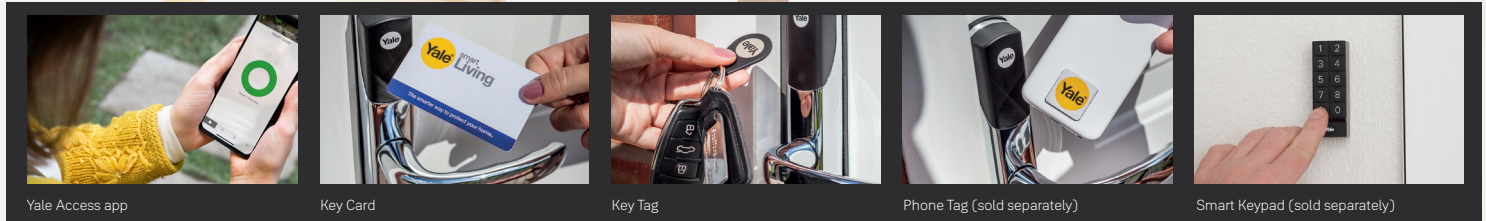

Conexis® L2 Smart Lock

Ways To Open Your Door

Specification	
British Kitemarked Approved IoT Residential	
Mechanical	Handle Cycle Test: 100,000 operations
Security	• Passes PAS24:2016 attack test (full door attack test) • Passes TS007 3 star attack test (cylinder attack test)
Environmental	• IP55 weather resistance • 240 hour salt spray test • Operating temperature -25°C to 55°C
Safety	Mechanical release on the inside of the door that doesn't require the electronics (for emergency escape or in the event of a fire)
Electro-mechanical tests	Withstands electro-mechanical attacks including attack from wires, spark generators, drills, freezing agents, knives, and gas torches
Electronic/hacking tests	Secured against advanced hacking methods

Security	
3 minute lock out if incorrect card/tag is presented 5 times	✓
Tamper alarm	✓
The Yale Access app is protected by 2 Factor Authentication	✓

Features	
Configure the lock using the Yale Access app	✓
Send and receive Yale Virtual Keys	✓
Simple to fit (1 x crosshead screwdriver required)	✓
Fits most 92mm centred multi-point locks	✓
Battery operated	✓
Low battery indicator with emergency battery connection	✓
All credentials and settings remain if batteries are replaced	✓
Set user schedules (Yale Virtual Keys Only)	✓
Receive audit trails (Yale Virtual Keys Only)	✓

Available in a range of finishes

A range of accessories available

www.yalehome.co.uk

Google and Google Play are trademarks of Google LLC.
Google Assistant is not available in certain languages and countries.
For information on Amazon Alexa skills and country compatibility please refer to Amazon's website.

Part of ASSA ABLOY