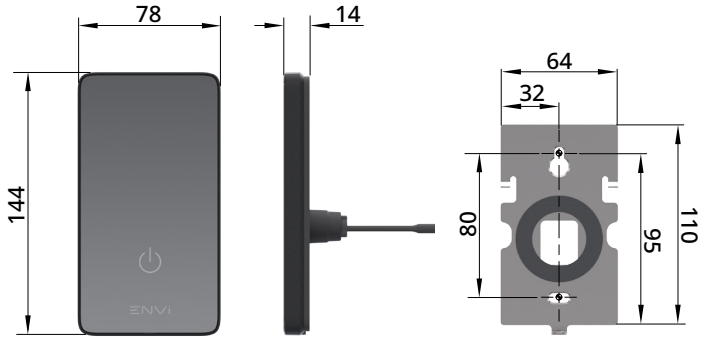

DIMENSIONS & CONNECTIONS

ENVi® Controller (including Wall Fixing Bracket)

ENVi® Tri-HUB