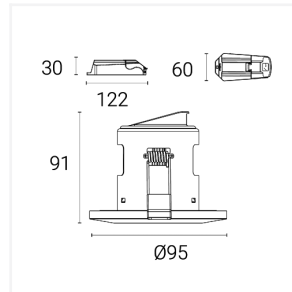

Product Features

- 2700K-6500K warm white to Daylight
- Can be controlled remotely via the WIZ App, Hey Google, Alexa, Siri, Samsung SmartThings and IFTTT
- Fully tested for 30,60 and 90 minutes to meet Part B of Building regulations
- Fully tested for 30,60 and 90 minutes to meet Part B of Building regulations
- Wi-Fi & Bluetooth offers enhanced pairing process - no hub required
- Remote driver with push-fit loop-in, loop-out terminals for ease and speed of installation.
- LED lifespan L70 40,000 hours.
- Also available as multipacks.

Technical Information

Wattage	9W
Lumens Delivered	670lm (4000K)
Lm/W	73lm/W (4000K)
Beam Angle	70
CRI	80
CCT	2700-6500K
Input	220/240V
Operating Temp	-5°C - 25°C
SDCM	6
Cut-Out Size	73mm
Product Weight without Packaging	0.401 kg

Technical Information

Light Source	LED
Colour / Finish	White
Fire Rated	Yes
IP Rating	IP65
Class Protection	2
Internal / External	Internal
Mounting Option	Recessed
Lumen Depreciation	L70 40,000h
Warranty (Years)	4
CE Mark	Yes
Diameter	95 mm
Height	91 mm