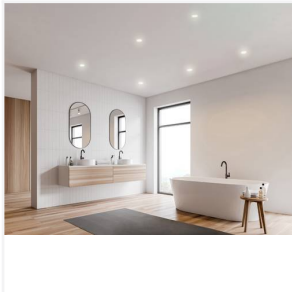

Lighting **excellence**

Smart IP65 Fire Rated

Smart IP65 Fire Rated Downlight Tuneable White

Code: 4L1/2005

Application Bathroom, Kitchen / Dining, Living

Product Features

- 2700K-6500K warm white to Daylight
- Can be controlled remotely via the WIZ App, Hey Google, Alexa, Siri, Samsung SmartThings and IFTTT
- Fully tested for 30,60 and 90 minutes to meet Part B of Building regulations
- Fully tested for 30,60 and 90 minutes to meet Part B of Building regulations
- Wi-Fi & Bluetooth offers enhanced pairing process - no hub required
- Remote driver with push-fit loop-in, loop-out terminals for ease and speed of installation.
- LED lifespan L70 40,000 hours.
- Also available as multipacks.