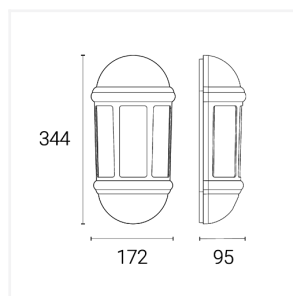

IP65 E27 PIR Half Lantern

IP65 E27 PIR Half Lantern

Code: 4L2/3411

Application Commercial, Garden

Product Features

- Contemporary IP65 polycarbonate lantern, resistant to corrosion suitable for commercial and residential applications (supplied without bulb)
- Built in PIR sensor detects outside movement and triggers the light to switch on for added home security. Perfect for use in doorways or gardens. Variable motion detection from 1 to 7 metres and time duration of 10 seconds to 5 minutes
- Ideal for gardens and entrances
- Textured polycarbonate finish and tinted lens
- Suitable for E27 bulb

Technical Information

Input	220/240V
Operating Temp	-10°C - 40°C
Product Weight without Packaging	0.374 kg

Technical Information

Light Source	E27
Colour / Finish	Graphite
IP Rating	IP65
Class Protection	2
Internal / External	External
Mounting Option	Wall
Warranty (Years)	4
CE Mark	Yes
Height	344 mm