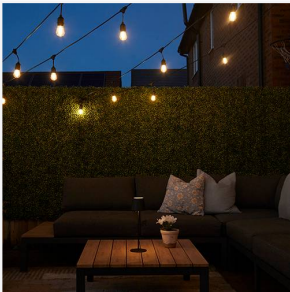

# LED Festoon Light

11.5m LED Festoon Light

Code: 4L2/8000

**Application** Garden, Hospitality

## Product Features

- Ideal for year-round outdoor use, these heavy duty festoon lights are made with weather-proof materials to withstand extreme hot and cold temperatures
- 11.5m total cable length with 10 x 2W Warm White LED light bulbs
- Plug to first bulb 3m
- 15,000 hours lifespan
- Plug in and enjoy the ambient warm white glow of our festoon lighting - perfect for garden parties and dining alfresco in your garden or outdoor space. Comes complete with E27 warm white bulbs
- Can be used individually or easily connect multiple lengths - linkable up to 20 sets of lights (total 200 metres)
- Supplied with ES (E27) 2700K bulbs
- 1m distance between Lamps