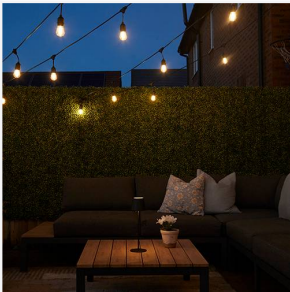

Application Garden, Hospitality

Product Features

- Ideal for year-round outdoor use, these heavy duty festoon lights are made with weather-proof materials to withstand extreme hot and cold temperatures
- 20m total cable length with 20 x 2W Warm White LED light bulbs
- Plug to first bulb 3m
- 15,000 hours lifespan
- Plug in and enjoy the ambient warm white glow of our festoon lighting - perfect for garden parties and dining alfresco in your garden or outdoor space. Comes complete with E27 warm white bulbs
- Can be used individually or easily connect multiple lengths - linkable up to 20 sets of lights (total 400 metres)
- Supplied with ES (E27) 2700K bulbs
- 1m distance between Lamps