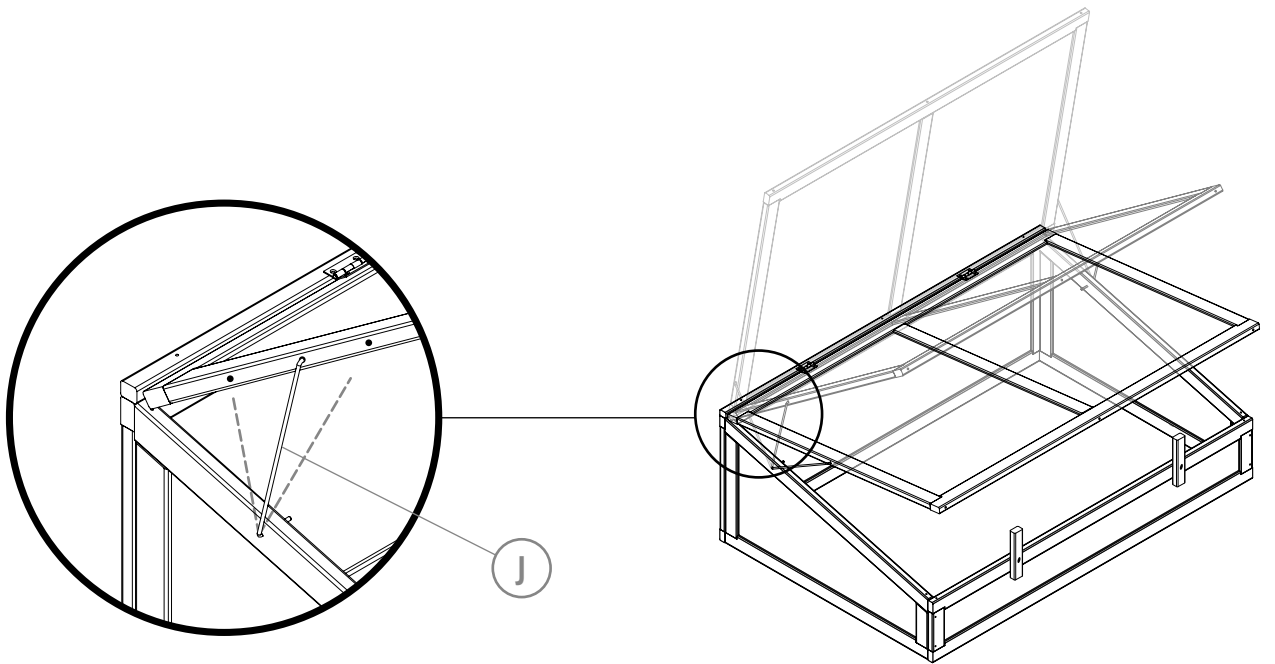

Greenhouse for pallet collar

L	W	H
80 cm	120cm	40 cm

1

2

3

4

5

6

7

8A

8B

Pallet collar
(80 x 120 cm)