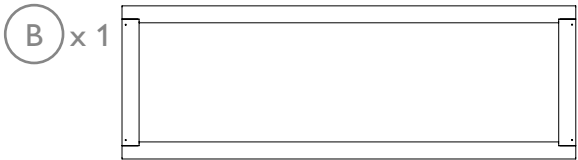

Greenhouse for pallet collar

L	W	H
80 cm	120cm	40 cm

1

2

3

4

5

6

7

8A

8B

Pallet collar
(80 x 120 cm)