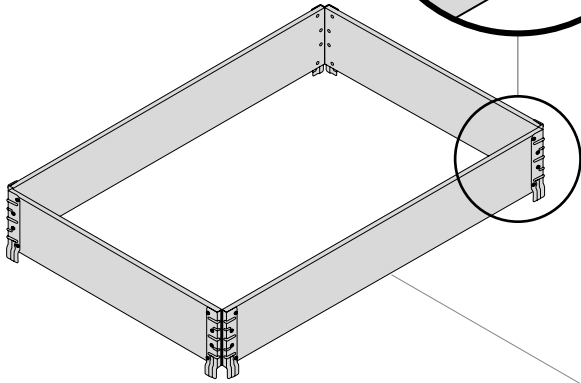

Greenhouse for pallet collar

L	W	H
80 cm	120cm	40 cm

1

2

3

4

5

6

7

8A

8B

Pallet collar
(80 x 120 cm)