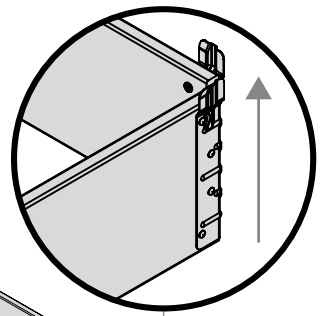

Greenhouse for pallet collar

L	W	H
80 cm	120cm	40 cm

1

2

3

4

5

6

7

8A

8B

Pallet collar
(80 x 120 cm)