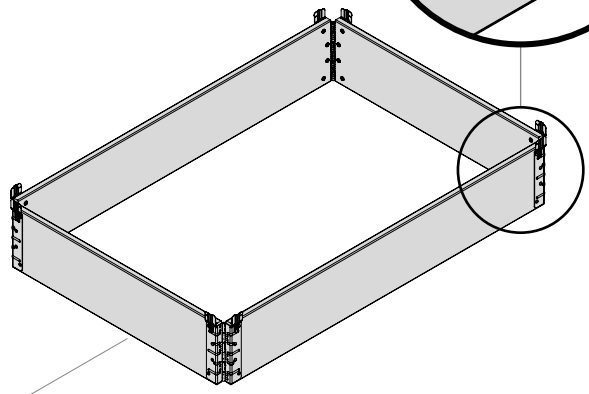

Greenhouse for pallet collar

L	W	H
80 cm	120cm	40 cm

1

2

3

4

5

6

7

8A

8B

Pallet collar
(80 x 120 cm)