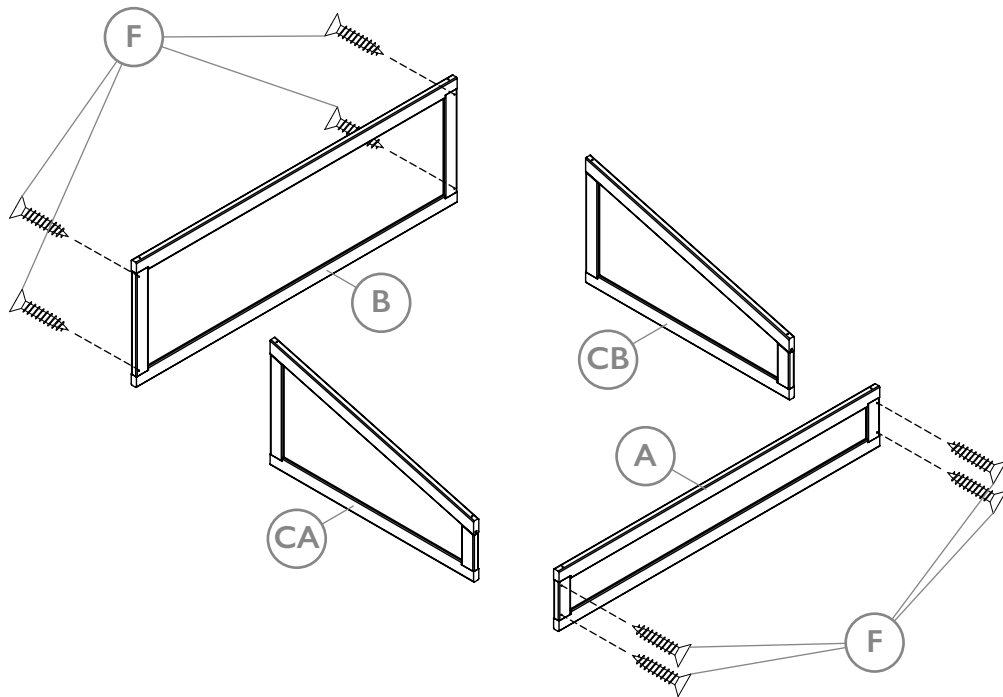

Greenhouse for pallet collar

L	W	H
80 cm	120cm	40 cm

1

2

3

4

5

6

7

8A

8B

Pallet collar
(80 x 120 cm)