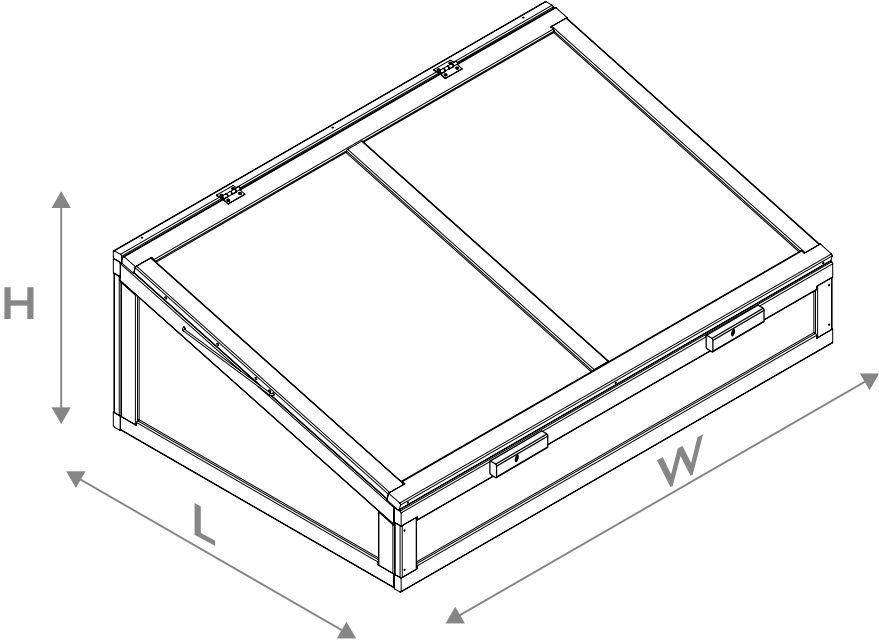

Greenhouse for pallet collar

L	W	H
80 cm	120cm	40 cm

1

2

3

4

5

6

7

8A

8B

Pallet collar
(80 x 120 cm)