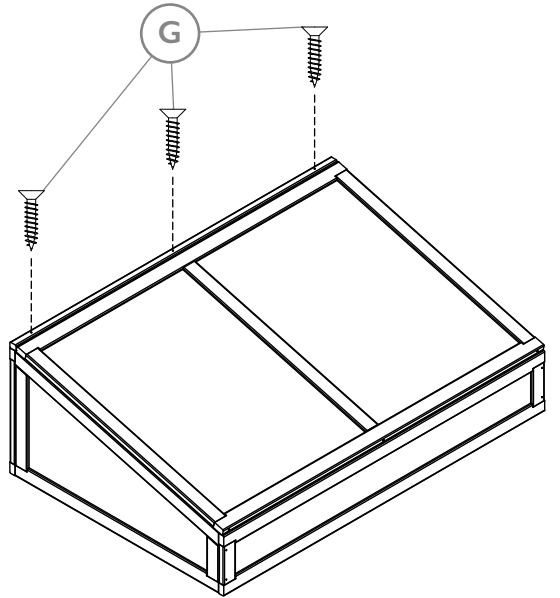

Greenhouse for pallet collar

L	W	H
80 cm	120cm	40 cm

1

2

3

4

5

6

7

8A

8B

Pallet collar
(80 x 120 cm)