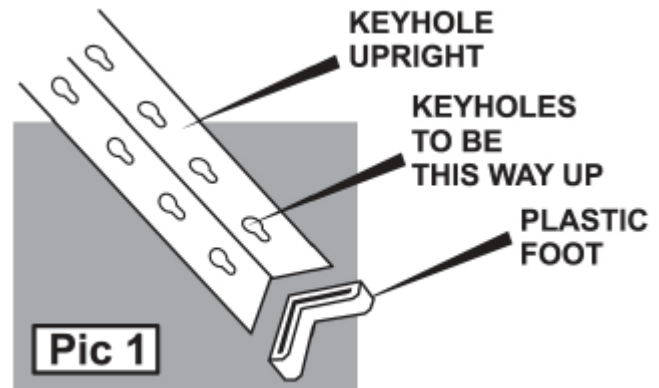

PARTS

24 x Keyhole Uprights

24 x Plastic Feet

15 x 6mm MDF Shelves

30 x Short Shelf Supports

30 x Long Shelf Supports

STEP 1

- ATTACH PLASTIC FEET TO KEYHOLE UPRIGHTS x4

STEP 2

- ATTACH SHORT AND LONG SUPPORTS IN BOTTOM 2 KEYHOLES AND TAP WITH HAMMER UNTIL SLOTTED IN. x2

BUFFALO
SHELVING & STORAGE

3 PACK MDF SHELVING

HJ327

ASSEMBLY INSTRUCTIONS

Follow Manual Carefully

Keep Small Parts Away from Children