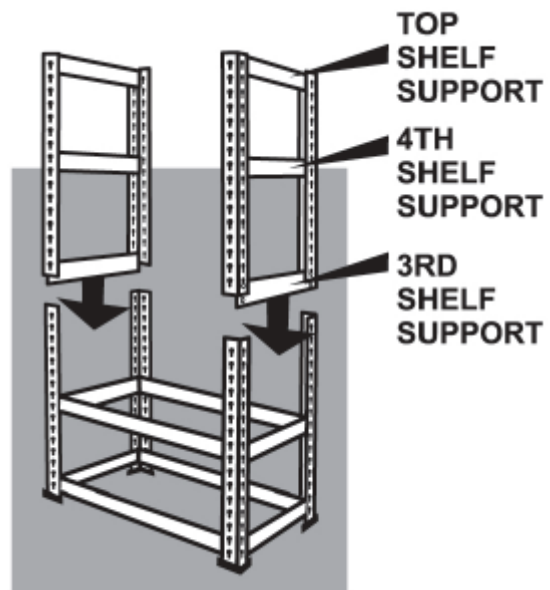

STEP 5

- REPEAT PREVIOUS STEP FOR THE 4TH AND 3RD SHELF POSITIONS (WORKING DOWNWARDS).