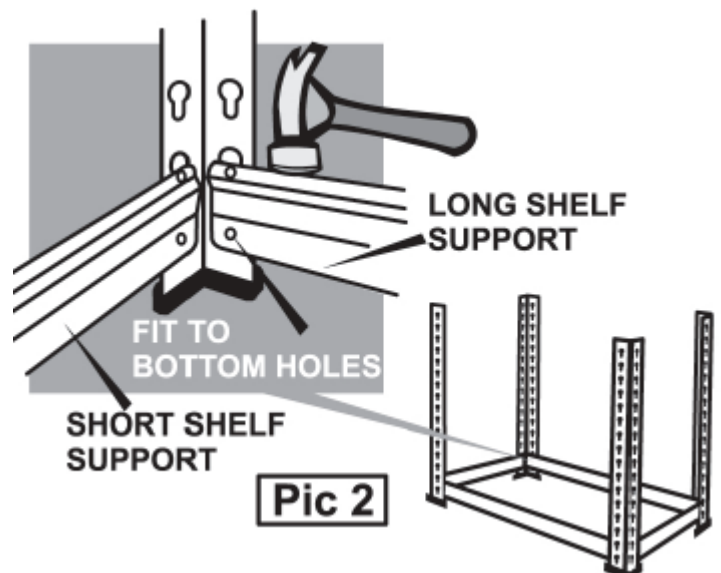

Keep Away from Fire

Handle and Dispose of Parts Properly

Watch the Assembly Video!

SET UP

- 2 PEOPLE REQUIRED
- PROTECT FLOOR WITH MAT
- WEAR GLOVES WHEN ASSEMBLING
- ENSURE COMPONENTS ARE IN GOOD CONDITION BEFORE ASSEMBLING
- SET POWER TOOLS TO LOW SPEED
- DO NOT TIGHTEN SCREWS UNTIL FULLY ASSEMBLED
- HAMMER REQUIRED

PARTS

24 x Keyhole Uprights

24 x Plastic Feet

15 x 6mm MDF Shelves

30 x Short Shelf Supports

30 x Long Shelf Supports

STEP 1

- ATTACH PLASTIC FEET TO KEYHOLE UPRIGHTS x4

STEP 2

- ATTACH SHORT AND LONG SUPPORTS IN BOTTOM 2 KEYHOLES AND TAP WITH HAMMER UNTIL SLOTTED IN. x2

BUFFALO
SHELVING & STORAGE

3 PACK MDF SHELVING

HJ327

ASSEMBLY INSTRUCTIONS

Follow Manual Carefully

Keep Small Parts Away from Children