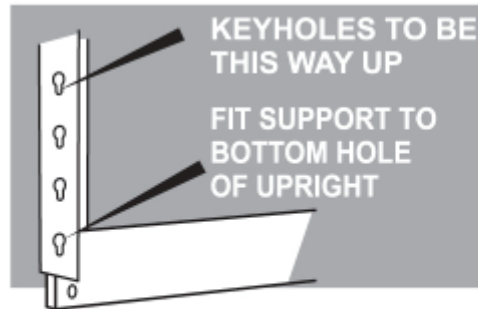

STEP 2

- ATTACH SHORT AND LONG SUPPORTS IN BOTTOM 2 KEYHOLES AND TAP WITH HAMMER UNTIL SLOTTED IN. x2

BUFFALO
SHELVING & STORAGE

3 PACK MDF SHELVING

HJ327

ASSEMBLY INSTRUCTIONS

Follow Manual Carefully

Keep Small Parts Away from Children

STEP 4

- FIT SUPPORTS IN TOP KEYHOLES OF THE OTHER 4 UPRIGHTS TOP CREATE THE TOP SHELF POSITION.
- IF YOU ARE CREATING A WORK BENCH, DO THIS ON THE SAME UPRIGHTS, ATTACH A CENTRE BRACE, THEN SKIP TO STEP 7.