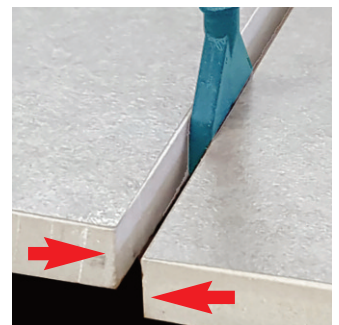

EASYTileAlign System

The quick and easy solution for ensuring a perfectly level patio

Fit it - Spin it - Snap it

Smooth, even surface.

EASYTileAlign System ensures that a smooth, even surface is achieved on calibrated, ceramic or porcelain tiles.

Easy-to-use and reusable*.

EASYTileAlign System is an easy-to-use levelling system that incorporates a tile spacer and levelling cap plus optional protective shields. After use, the screw caps and shields can be reused from job to job.

*Snapped spacers can only be reused as spacers and not level adjusters.

INSTRUCTIONS FOR USE

- 1. Fit it:** Fit each spacer between the pavers.
- 2. Spin it:** Spin top cap until lippage disappears.
- 3. Snap it:** slightly release the spin top and knock the spacer in the direction of the joint to remove.