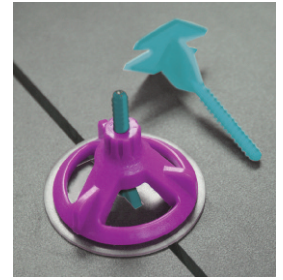

EASYTileAlign System

The quick and easy solution for ensuring a perfectly level patio

Fit it - Spin it - Snap it

Smooth, even surface.

EASYTileAlign System ensures that a smooth, even surface is achieved on calibrated, ceramic or porcelain tiles.

Easy-to-use and reusable*.

EASYTileAlign System is an easy-to-use levelling system that incorporates a tile spacer and levelling cap plus optional protective shields. After use, the screw caps and shields can be reused from job to job.

*Snapped spacers can only be reused as spacers and not level adjusters.

INSTRUCTIONS FOR USE

- 1. Fit it:** Fit each spacer between the pavers.
- 2. Spin it:** Spin top cap until lippage disappears.
- 3. Snap it:** slightly release the spin top and knock the spacer in the direction of the joint to remove.