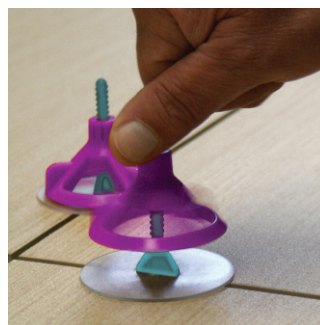

EASYTileAlign System

The quick and easy solution for ensuring a perfectly level patio

Fit it - Spin it - Snap it

Smooth, even surface.

EASYTileAlign System ensures that a smooth, even surface is achieved on calibrated, ceramic or porcelain tiles.

Easy-to-use and reusable*.

EASYTileAlign System is an easy-to-use levelling system that incorporates a tile spacer and levelling cap plus optional protective shields. After use, the screw caps and shields can be reused from job to job.

*Snapped spacers can only be reused as spacers and not level adjusters.

INSTRUCTIONS FOR USE

- 1. Fit it:** Fit each spacer between the pavers.
- 2. Spin it:** Spin top cap until lippage disappears.
- 3. Snap it:** slightly release the spin top and knock the spacer in the direction of the joint to remove.