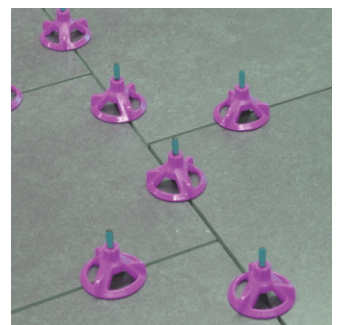

EASYTileAlign System

The quick and easy solution for ensuring a perfectly level patio

Fit it - Spin it - Snap it

Smooth, even surface.

EASYTileAlign System ensures that a smooth, even surface is achieved on calibrated, ceramic or porcelain tiles.

Easy-to-use and reusable*.

EASYTileAlign System is an easy-to-use levelling system that incorporates a tile spacer and levelling cap plus optional protective shields. After use, the screw caps and shields can be reused from job to job.

*Snapped spacers can only be reused as spacers and not level adjusters.

INSTRUCTIONS FOR USE

- 1. Fit it:** Fit each spacer between the pavers.
- 2. Spin it:** Spin top cap until lippage disappears.
- 3. Snap it:** slightly release the spin top and knock the spacer in the direction of the joint to remove.