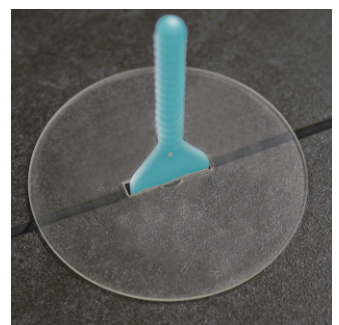

EASYTileAlign System

The quick and easy solution for ensuring a perfectly level patio

Fit it - Spin it - Snap it

Smooth, even surface.

EASYTileAlign System ensures that a smooth, even surface is achieved on calibrated, ceramic or porcelain tiles.

Easy-to-use and reusable*.

EASYTileAlign System is an easy-to-use levelling system that incorporates a tile spacer and levelling cap plus optional protective shields. After use, the screw caps and shields can be reused from job to job.

*Snapped spacers can only be reused as spacers and not level adjusters.

INSTRUCTIONS FOR USE

- 1. Fit it:** Fit each spacer between the pavers.
- 2. Spin it:** Spin top cap until lippage disappears.
- 3. Snap it:** slightly release the spin top and knock the spacer in the direction of the joint to remove.