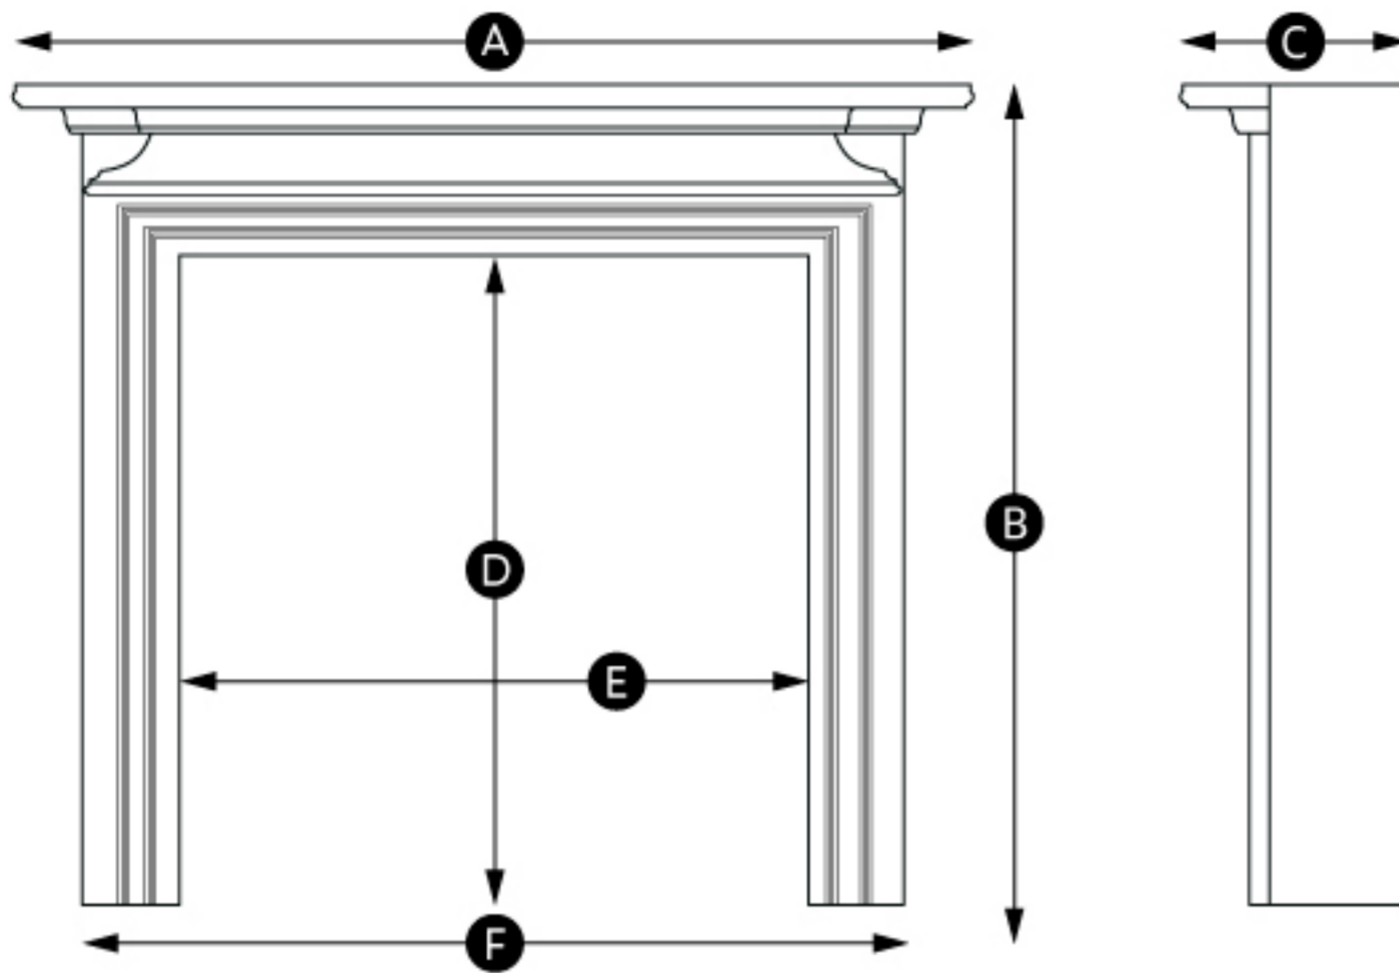

Focal Point Charlottesville White Surround Dimensions

A	1340 mm
B	1172 mm
C	185 mm
D	910 mm
E	890 mm
F	1174 mm

Rebate depth
.....25 mm, 75 mm