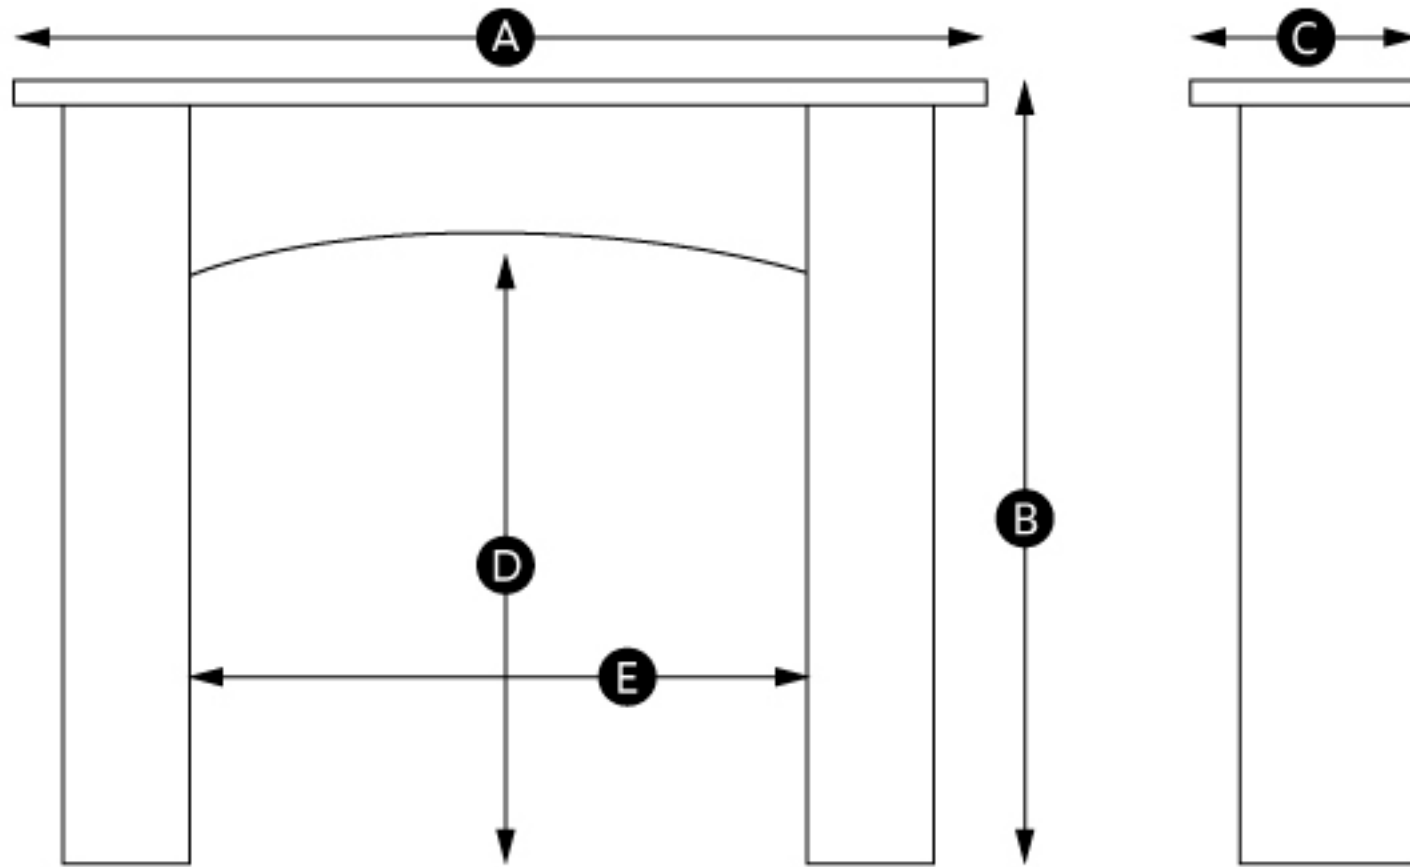

Focal Point Nebraska White Surround Dimensions

A	1120 mm
B	1300 mm
C	185 mm
D	905 mm
E	860 mm

Rebate depth
.....25 mm, 75 mm