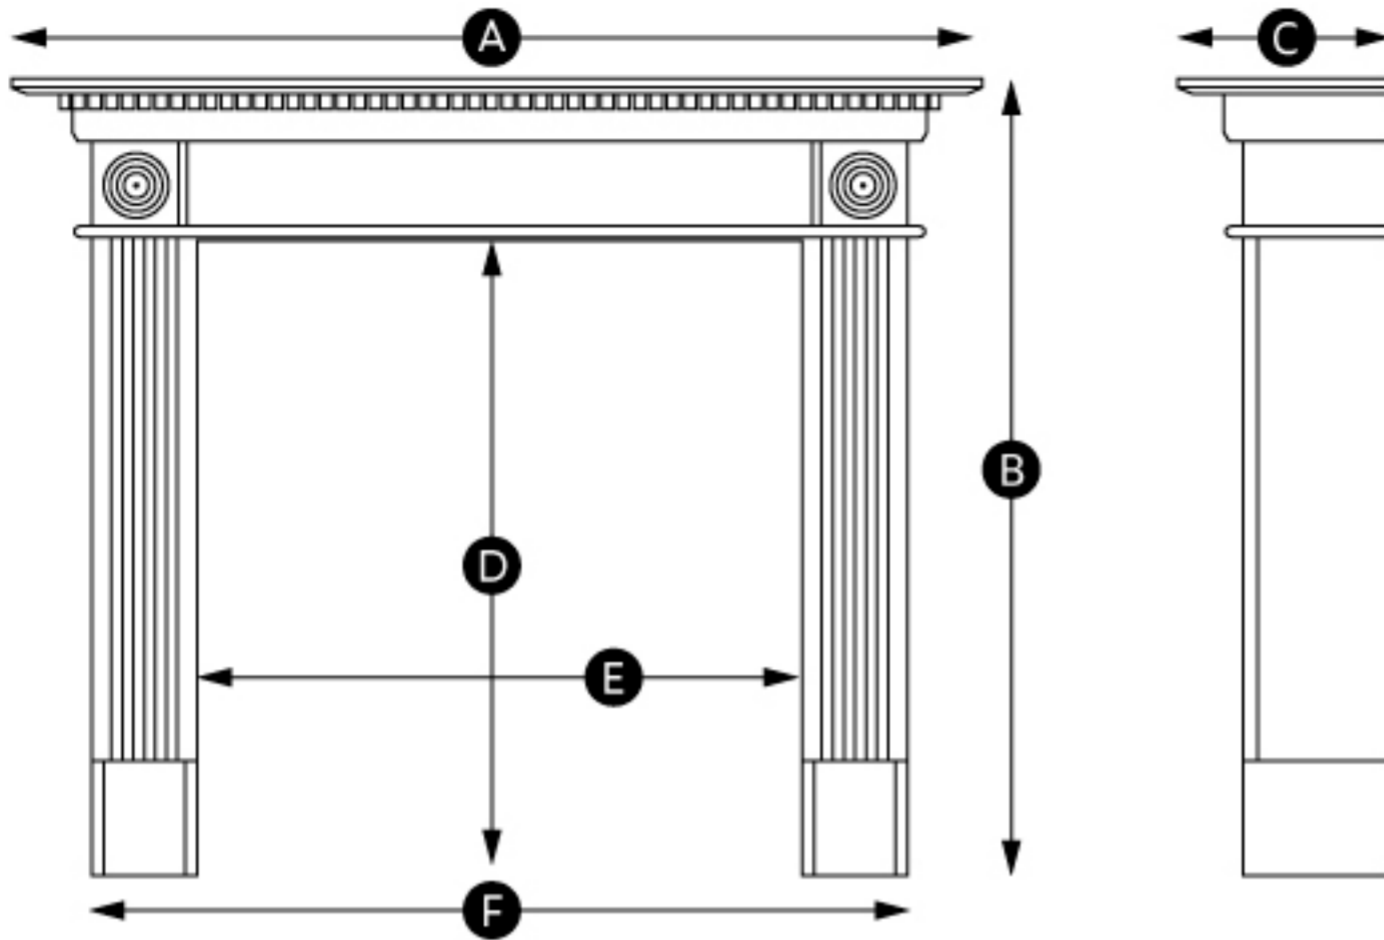

Focal Point Woodthorpe White Surround Dimensions

A	1375 mm
B	1126 mm
C	180 mm
D	910 mm
E	910 mm
F	1190 mm

Rebate depth
.....25 mm, 75 mm