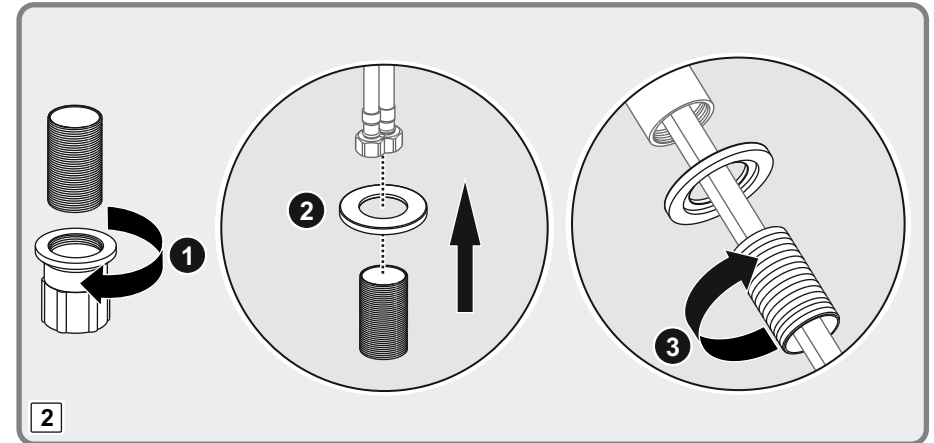

- 1-The mixer with the mechanical mixing for the sink, with the visible composite body connected to the horizontal surface with the double holes, without the direction changers, the flow with the movable outlet, CLASS and acoustics group; GRUP 1 B (MODEL: Minimax S Series)
- 2- The mixer with the mechanical mixing for the sink, with the visible body, connected to the horizontal surface with a single hole, without the direction changers, the flow class with the fixed outlet, Acoustics Group; GRUP 1 B (Model: Memoria Series, Brava Series, T4 Series, Style - S Series, Nest Trendy Series, Matrix Series, Z-Line Series, Q-Line Series, X-Line Series, Flo S Series, Minimax S Series, Axe S Series, Dynamic S Series, Solid S Series, Bliss Series)
- 3- The mixer with the mechanical mixing for the bathroom /shower the invisible (embedded) body, connected to the horizontal surface with the several holes with the direction changer, the fixed outlet flow class and acoustics group; GRUP 1 C/A (Model: Memoria Series, Brava Series, T4 Series, Style - S Series, Nest Trendy Series, Matrix Series, Z - Line Series, Pure Series, Q - Line Series, X - Line Series, Flo S Series, Minimax S Series, Axe S Series, Dynamic S Series, Solid S Series, Bliss Series)
- 4- The mixer with the mechanical mixing for the bathroom / shower, the invisible body, connected to horizontal surface with the several holes, with the direction changer, the flow class with the fixed outlet Acoustics group; GRUP 1 C/A (Model: Memoria Series, Brava Series, T4 Series, Style - S Series, Nest Trendy Series, Matrix Series, Z - Line Series, Pure Series, Q - Line Series, X - Line Series, Flo S Series, Minimax S Series, Axe S Series, Dynamic S Series, Solid S Series, Bliss Series)
- 5- The mixer with the mechanical mixing for the bathroom, the visible composite body, connected to horizontal surface with a single hole, without the direction changer, the flow class with the jagless outlet and Acoustics Group; GRUP 1 A (Model: Brava Acoustics Group, Nest Trendy Series, Matrix Series, Z-Line Series, X-Line Series, Flo S Series, Minimax S Series, Axe S Series, Dynamic S Series, Solid S Series, Bliss Series)
- 6- The mixer with the mechanical mixing for the sink, the visible composite body connected to horizontal surface with a single hole, without the direction changer, the flow class with movable outlet Acoustics group; GRUP 1 B (Model: Brava Series, Nest Trendy Series, Z - Line Series, Pure Series, Q - Line Series, X Line Series, Flo S Series, Minimax S Series, Axe S Series, Dynamic S Series, Solid S Series, Bliss Series, İlia Series (Industrial) Split dual-flow, Maestro pull-down, Maestro pull-out, Harmony XL pull-out, Harmony pull-out, Single Series)
- 7- The mixer with the mechanical mixing for the sink, the visible body connected to horizontal surface with a single hole, without the direction changer, the flow class with the movable outlet Acoustics group; GRUP 1 B (Model: Z - Line Series, X Line Series, Flo S Series, Minimax S Series, Axe S Series, Dynamic S Series, Solid S Series, Bliss Series)