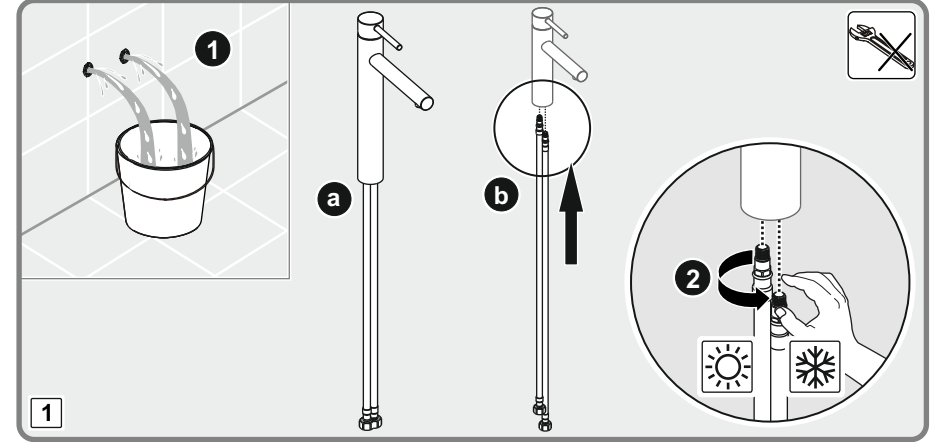

- 1-The mixer with the mechanical mixing for the sink, with the visible composite body connected to the horizontal surface with the double holes, without the direction changers, the flow with the movable outlet, CLASS and acoustics group; GRUP 1 B (MODEL: Minimax S Series)
- 2- The mixer with the mechanical mixing for the sink, with the visible body, connected to the horizontal surface with a single hole, without the direction changers, the flow class with the fixed outlet, Acoustics Group; GRUP 1 B (Model: Memoria Series, Brava Series, T4 Series, Style - S Series, Nest Trendy Series, Matrix Series, Z-Line Series, Q-Line Series, X-Line Series, Flo S Series, Minimax S Series, Axe S Series, Dynamic S Series, Solid S Series, Bliss Series)
- 3- The mixer with the mechanical mixing for the bathroom /shower the invisible (embedded) body, connected to the horizontal surface with the several holes with the direction changer, the fixed outlet flow class and acoustics group; GRUP 1 C/A (Model: Memoria Series, Brava Series, T4 Series, Style - S Series, Nest Trendy Series, Matrix Series, Z - Line Series, Pure Series, Q - Line Series, X - Line Series, Flo S Series, Minimax S Series, Axe S Series, Dynamic S Series, Solid S Series, Bliss Series)
- 4- The mixer with the mechanical mixing for the bathroom / shower, the invisible body, connected to horizontal surface with the several holes, with the direction changer, the flow class with the fixed outlet Acoustics group; GRUP 1 C/A (Model: Memoria Series, Brava Series, T4 Series, Style - S Series, Nest Trendy Series, Matrix Series, Z - Line Series, Pure Series, Q - Line Series, X - Line Series, Flo S Series, Minimax S Series, Axe S Series, Dynamic S Series, Solid S Series, Bliss Series)
- 5- The mixer with the mechanical mixing for the bathroom, the visible composite body, connected to horizontal surface with a single hole, without the direction changer, the flow class with the jagless outlet and Acoustics Group; GRUP 1 A (Model: Brava Acoustics Group, Nest Trendy Series, Matrix Series, Z-Line Series, X-Line Series, Flo S Series, Minimax S Series, Axe S Series, Dynamic S Series, Solid S Series, Bliss Series)
- 6- The mixer with the mechanical mixing for the sink, the visible composite body connected to horizontal surface with a single hole, without the direction changer, the flow class with movable outlet Acoustics group; GRUP 1 B (Model: Brava Series, Nest Trendy Series, Z - Line Series, Pure Series, Q - Line Series, X Line Series, Flo S Series, Minimax S Series, Axe S Series, Dynamic S Series, Solid S Series, Bliss Series, İlia Series (Industrial) Split dual-flow, Maestro pull-down, Maestro pull-out, Harmony XL pull-out, Harmony pull-out, Single Series)
- 7- The mixer with the mechanical mixing for the sink, the visible body connected to horizontal surface with a single hole, without the direction changer, the flow class with the movable outlet Acoustics group; GRUP 1 B (Model: Z - Line Series, X Line Series, Flo S Series, Minimax S Series, Axe S Series, Dynamic S Series, Solid S Series, Bliss Series)