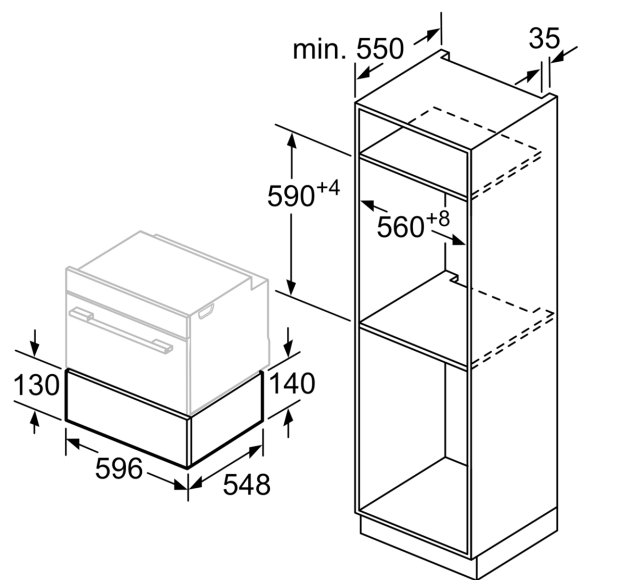

Features

Technical Data

Construction type: Built-in
 Maximum number of plates: 12
 Maximum number of espresso cups: 64
 Dimensions: 140 x 594 x 518 mm
 Dimensions of the packed product (HxWxD): . 250 x 660 x 700 mm
 Min. required niche size for installation (HxWxD): . 140 x 560 x 550 mm
 EAN code:4242004265719
 Fuse protection: 10 A
 Voltage: 220-240 V
 Frequency: 50-60 Hz
 Plug type: GB plug

Performance/technical information

- Nominal voltage: 220 - 240 V
- Total connected load electric: 0.82 KW
- Cavity volume: 20 l
- Loading up to 25 kg
- Appliance dimension (hxwxd): 140 mm x 594 mm x 518 mm
- Niche dimension (hxwxd): 140 mm x 560 mm - 568 mm x 550 mm
- In case of installation under the worktop, installation accessory spare part no. 9001698838 is needed.
- Please refer to the dimensions provided in the installation manual

N 70, BUILT-IN WARMING DRAWER, 60 X 14 CM,
 GRAPHITE-GREY
 N24HA11G1B

Dimensioned drawings

Measurements in mm

A: 7.5 mm

Compact ovens with appliance height of 455 mm can be installed above the warming drawer without an intermediate floor

measurements in mm