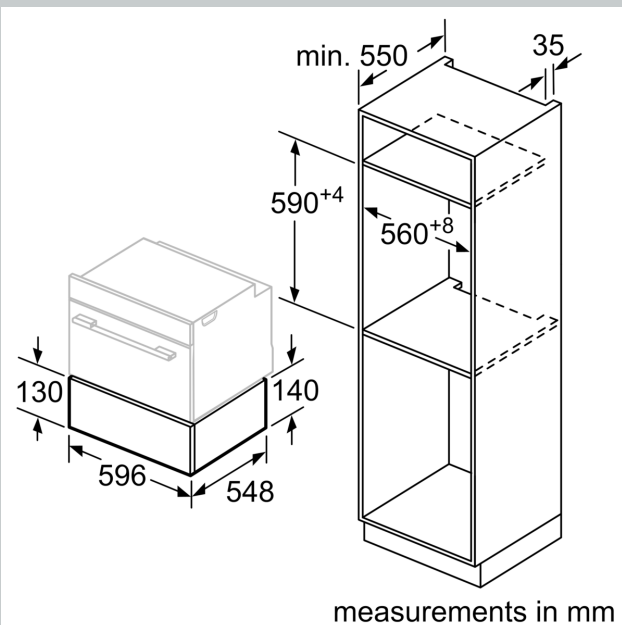

√ Slow Cook Programme - For tender meats, poultry, and vegetables packed with flavour and vitamins.

Features

Technical Data

Construction type: Built-in
 Maximum number of plates: 40
 Maximum number of espresso cups: 192
 Dimensions: 290 x 594 x 518 mm
 Dimensions of the packed product (HxWxD): . 400 x 650 x 690 mm
 Min. required niche size for installation (HxWxD): . 290 x 560 x 550 mm
 EAN code: 4242004266952
 Fuse protection: 10 A
 Voltage: 220-240 V
 Frequency: 50 Hz
 Plug type: Gardy plug w/ earthing

Performance/technical information

- Nominal voltage: 220 - 240 V
- Total connected load electric: 0.82 KW
- Cavity volume: 54 l
- Loading up to 25 kg
- Appliance dimension (hxwxd): 290 mm x 594 mm x 518 mm
- Niche dimension (hxwxd): 290 mm x 560 mm - 568 mm x 550 mm
- In case of installation under the worktop, installation accessory spare part no. 9001698838 is needed.
- Please refer to the dimensions provided in the installation manual

N 70, BUILT-IN WARMING DRAWER, 60 X 29 CM,
 STAINLESS STEEL
 N34HA11N1B

Dimensioned drawings

Measurements in mm

A: 287.5 mm
 Ovens with appliance height of 595 mm can be installed above the warming drawer without an intermediate floor

Measurements in mm

A: 287.5 mm

measurements in mm