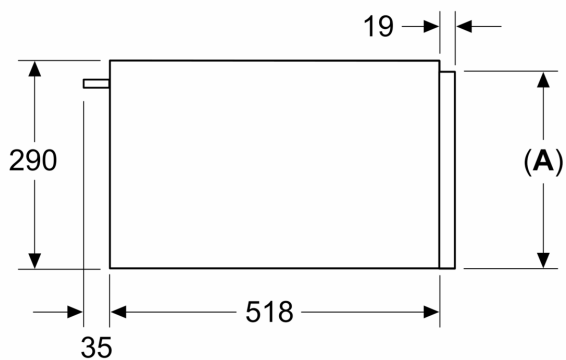

N 70, BUILT-IN WARMING DRAWER, 60 X 29 CM,
STAINLESS STEEL
N34HA11N1B

Dimensioned drawings

Measurements in mm