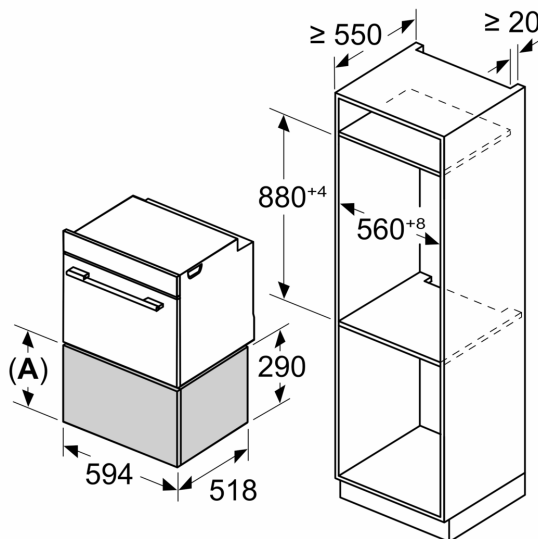

Performance/technical information

- Nominal voltage: 220 - 240 V
- Total connected load electric: 0.82 KW
- Cavity volume: 54 l
- Loading up to 25 kg
- Appliance dimension (hxwxd): 290 mm x 594 mm x 518 mm
- Niche dimension (hxwxd): 290 mm x 560 mm - 568 mm x 550 mm
- In case of installation under the worktop, installation accessory spare part no. 9001698838 is needed.
- Please refer to the dimensions provided in the installation manual

N 70, BUILT-IN WARMING DRAWER, 60 X 29 CM,
 STAINLESS STEEL
 N34HA11N1B

Dimensioned drawings

Measurements in mm

A: 287.5 mm
 Ovens with appliance height of 595 mm can be installed above the warming drawer without an intermediate floor

Measurements in mm

A: 287.5 mm

measurements in mm