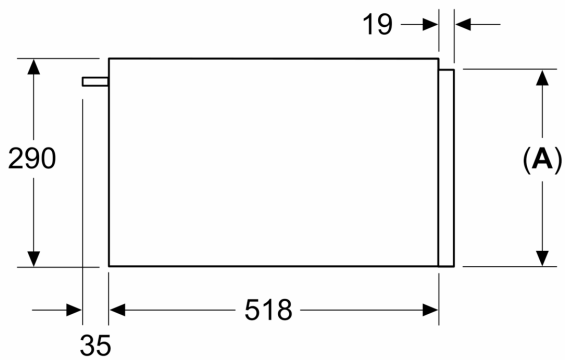

N 70, BUILT-IN WARMING DRAWER, 60 X 29 CM,
GRAPHITE-GREY
N34HA11G1B

Dimensioned drawings

Measurements in mm