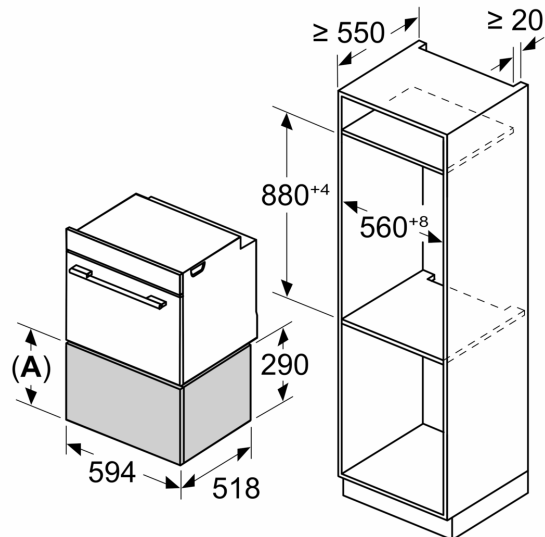

#### Performance/technical information

- Nominal voltage: 220 - 240 V
- Total connected load electric: 0.82 KW
- Cavity volume: 54 l
- Loading up to 25 kg
- Appliance dimension (hxwxh): 290 mm x 594 mm x 518 mm
- Niche dimension (hxwxh): 290 mm x 560 mm - 568 mm x 550 mm
- In case of installation under the worktop, installation accessory spare part no. 9001698838 is needed.
- Please refer to the dimensions provided in the installation manual

## Dimensioned drawings

## Measurements in mm

**A: 287.5 mm**  
 Ovens with appliance height of 595 mm can be installed above the warming drawer without an intermediate floor

## Measurements in mm

**A: 287.5 mm**