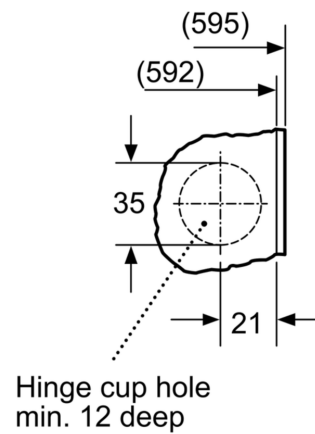

Technical Information

- adjustable base height: 15 cm
- adjustable base depth: 6.5 cm
- Height adjustment with cardanDrive

¹ Scale of Energy Efficiency Classes from A to G

² Energy consumption in kWh per 100 cycles (in programme Eco 40-60)

³ Weighted water consumption in litres per cycle (in programme Eco 40-60)

⁴ Duration of Eco 40-60 programme

**Series 6, Built-in washing machine, 8 kg, 1400 rpm
WIW28302GB**

Z detail

measurements in mm