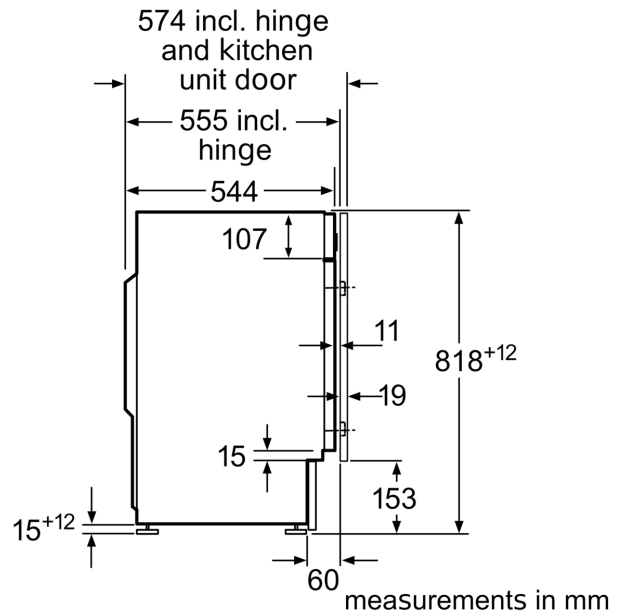

Technical Data

Energy Efficiency Class:	C
Weighted energy consumption in kWh per 100 washing cycles of eco 40-60 programme:	62 kWh
Maximum capacity in kg:	8.0 kg
The water consumption of the eco programme in liters per cycle:	45 l
Duration of eco 40-60 programme in hours and mins at rated capacity:	3:26 h
Spin-drying efficiency class of eco 40-60 programme:	B
Airborne acoustical noise emission class:	A
Airborne acoustical noise emissions :	66 dB(A) re 1 pW
Installation type:	Built-in
Height of removable worktop:	-2 mm
Dimensions of the product:	818 x 596 x 544 mm
Net weight:	76.3 kg
Connection rating:	2300 W
Fuse protection:	10 A
Voltage:	220-240 V
Frequency:	50 Hz
Length of electrical supply cord:	210.0 cm
Door hinge:	Left
Wheels:	No
EAN code:	4242005348343
Installation type:	Integrated

Technical Information

- adjustable base height: 15 cm
- adjustable base depth: 6.5 cm
- Height adjustment with cardanDrive

¹ Scale of Energy Efficiency Classes from A to G

² Energy consumption in kWh per 100 cycles (in programme Eco 40-60)

³ Weighted water consumption in litres per cycle (in programme Eco 40-60)

⁴ Duration of Eco 40-60 programme

**Series 6, Built-in washing machine, 8 kg, 1400 rpm
WIW28302GB**

Z detail

measurements in mm