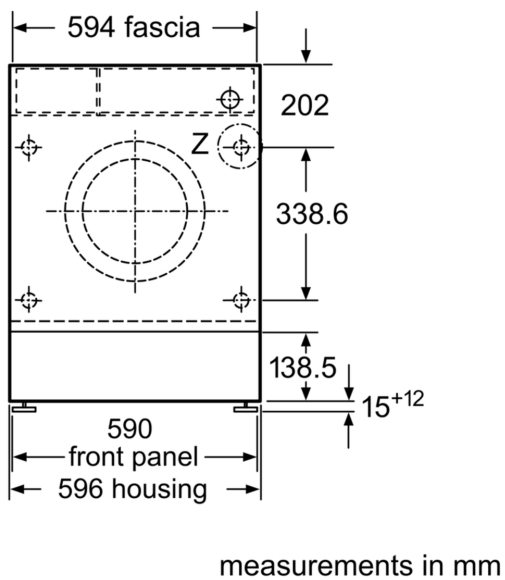

Technical Data

Energy Efficiency Class:	C
Weighted energy consumption in kWh per 100 washing cycles of eco 40-60 programme:	62 kWh
Maximum capacity in kg:	8.0 kg
The water consumption of the eco programme in liters per cycle:	45 l
Duration of eco 40-60 programme in hours and mins at rated capacity:	3:26 h
Spin-drying efficiency class of eco 40-60 programme:	B
Airborne acoustical noise emission class:	A
Airborne acoustical noise emissions :	66 dB(A) re 1 pW
Installation type:	Built-in
Height of removable worktop:	-2 mm
Dimensions of the product:	818 x 596 x 544 mm
Net weight:	76.3 kg
Connection rating:	2300 W
Fuse protection:	10 A
Voltage:	220-240 V
Frequency:	50 Hz
Length of electrical supply cord:	210.0 cm
Door hinge:	Left
Wheels:	No
EAN code:	4242005348343
Installation type:	Integrated

Technical Information

- adjustable base height: 15 cm
- adjustable base depth: 6.5 cm
- Height adjustment with cardanDrive

¹ Scale of Energy Efficiency Classes from A to G

² Energy consumption in kWh per 100 cycles (in programme Eco 40-60)

³ Weighted water consumption in litres per cycle (in programme Eco 40-60)

⁴ Duration of Eco 40-60 programme

**Series 6, Built-in washing machine, 8 kg, 1400 rpm
WIW28302GB**

Z detail

measurements in mm