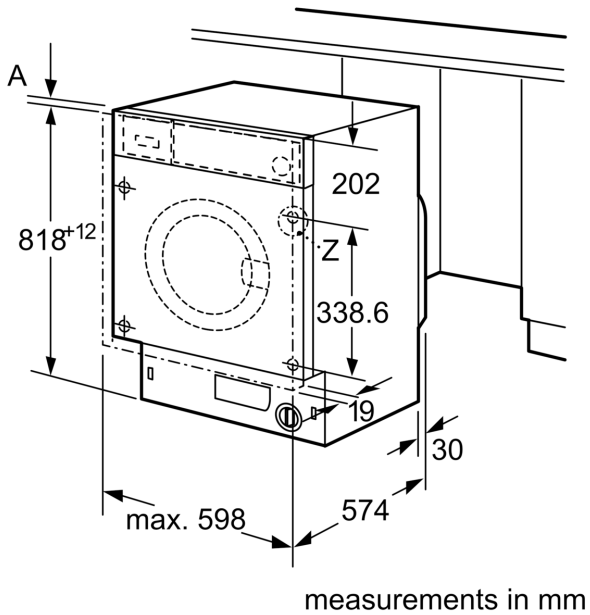

Technical Data

Energy Efficiency Class:	C
Weighted energy consumption in kWh per 100 washing cycles of eco 40-60 programme:	62 kWh
Maximum capacity in kg:	8.0 kg
The water consumption of the eco programme in liters per cycle:	45 l
Duration of eco 40-60 programme in hours and mins at rated capacity:	3:26 h
Spin-drying efficiency class of eco 40-60 programme:	B
Airborne acoustical noise emission class:	A
Airborne acoustical noise emissions :	66 dB(A) re 1 pW
Installation type:	Built-in
Height of removable worktop:	-2 mm
Dimensions of the product:	818 x 596 x 544 mm
Net weight:	76.3 kg
Connection rating:	2300 W
Fuse protection:	10 A
Voltage:	220-240 V
Frequency:	50 Hz
Length of electrical supply cord:	210.0 cm
Door hinge:	Left
Wheels:	No
EAN code:	4242005348343
Installation type:	Integrated

Technical Information

- adjustable base height: 15 cm
- adjustable base depth: 6.5 cm
- Height adjustment with cardanDrive

¹ Scale of Energy Efficiency Classes from A to G

² Energy consumption in kWh per 100 cycles (in programme Eco 40-60)

³ Weighted water consumption in litres per cycle (in programme Eco 40-60)

⁴ Duration of Eco 40-60 programme

**Series 6, Built-in washing machine, 8 kg, 1400 rpm
WIW28302GB**

Z detail

measurements in mm