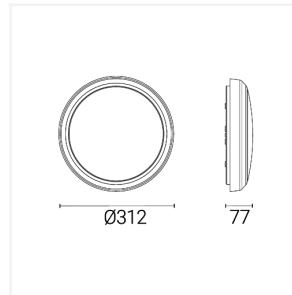

Lighting **excellence**

@4liteuk

@4liteuk

@4lite

@4liteuk

IP65 Circular Surface

IP65 Circular Surface CCT White

Code: 4L1/3102

Application Bathroom, Commercial

Product Features

- Slim wall/ceiling corridor light with contemporary aesthetic.
- Full IP65 ingress protection rating allows a multitude of installation options including bathrooms
- LED Lifespan L70, 60,000 hours
- High performance weather-proof construction with opal diffuser and white trim ring
- CCT Selectable between 3000K and 4000K
- 1300 Lumens

Technical Information

Wattage	13W
Lumens Delivered	1300lm (4000K)
Lm/W	100lm/W
Beam Angle	110
CRI	80
CCT	3000/4000K
Input	220/240V
Operating Temp	-10°C - 40°C
SDCM	6
Product Weight without Packaging	0.81 kg

Technical Information

Light Source	LED
Colour / Finish	White
IP Rating	IP65
Class Protection	1
Internal / External	Internal / External
Mounting Option	Ceiling, Wall
Lumen Depreciation	L70 60,000h
Warranty (Years)	4
CE Mark	Yes
Diameter	312 mm
Height	77 mm